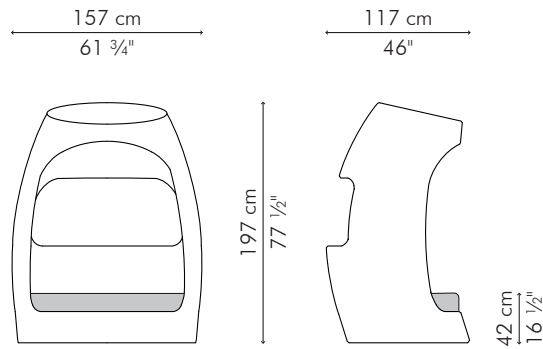

CAPSULE, 2 SEATER

🏠 rattan, nylon

☀️ polyethylene, nylon, aluminum

CAPSULE, 2 seater

INDOOR

33 kg / 73 lbs

46 kg / 102 lbs

3.84 m³

SEAT 4.15 m / 4.60 yds

PILLOWS 3 pcs

OUTDOOR

47 kg / 103 lbs

60 kg / 132 lbs

3.75 m³

4.15 m / 4.60 yds

56 x 56 cm / 22" x 22"

1.95 m / 2.10 yds

2 pcs 51 x 51 cm / 20" x 20"

1.20 m / 1.30 yds

3 pcs 49 x 33 cm / 19" x 13"

1.80 m / 1.95 yds

OUTDOOR polyethylene, nylon, aluminum

CPLO-B-6177OD-UF

Brown