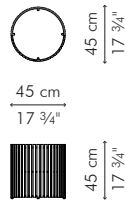

44 kg / 97 lbs

0.20 m³

Standard glass size:

78 cm D x 118 cm W x 10 mm thickness
(30 3/4" D x 46 1/2" W x 3/8"), frosted, swiped edge

INDOOR rattan, nylon, steel

Dark Brown

TCLO-DB-4713-G

Whitewash

6.5 kg / 14 lbs

25.5 kg / 56 lbs

0.12 m³

Standard glass size:

58 cm D x 88 cm W x 6 mm thickness
(22 3/4" D x 34 3/4" W x 1/4"), frosted, swiped edge

INDOOR rattan, nylon, steel

Dark Brown

TCLO-DB-3515-G

INDOOR

4 kg / 9 lbs

6 kg / 13 lbs

0.11 m³

OUTDOOR

3 kg / 7 lbs

5 kg / 11 lbs

0.10 m³

GLASS

2.5 kg / 6 lbs

16.5 kg / 36 lbs

0.05 m³

Standard glass size:

44 cm Ø x 6 mm thickness

(17 1/4" Ø x 1/4"), frosted, swiped edge

INDOOR rattan, nylon, steel