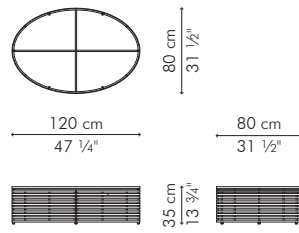

COFFEE TABLE, oval large

INDOOR

12 kg / 27 lbs

16 kg / 35 lbs

0.39 m³

OUTDOOR

6 kg / 13 lbs

10 kg / 22 lbs

0.37 m³

GLASS

19 kg / 42 lbs

44 kg / 97 lbs

0.20 m³

Standard glass size:

78 cm D x 118 cm W x 10 mm thickness
(30 3/4" D x 46 1/2" W x 3/8"), frosted, swiped edge

INDOOR rattan, nylon, steel

Dark Brown

TCLO-DB-4713-G

Whitewash

TCLO-WW-4713-G

OUTDOOR polyethylene, nylon, aluminum

Brown

TCLO-B-4713OD-G

Whitewash

TCLO-WW-4713OD-G