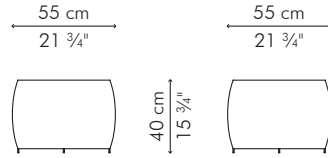

### Standard glass size:

121 cm W x 71 cm D x 10 mm thickness  
(47 3/4" W x 28" D x 3/8"), frosted, swiped edge

## END TABLE, square

INDOOR

6 kg / 13 lbs

8 kg / 18 lbs

0.16 m<sup>3</sup>

Standard glass size:

39.5 cm W x 39.5 cm D x 6 mm thickness  
(15 1/2" W x 15 1/2" D x 1/4"), frosted, swiped edge

INDOOR rattan, steel

## END TABLE, round

INDOOR

5.5 kg / 12 lbs

8 kg / 18 lbs

0.21 m<sup>3</sup>

Standard glass size: (outdoor)

TOP 45 cm Ø x 6 mm thickness  
(17 3/4" Ø x 1/4"), frosted, swiped edge

SHELF 50.5 cm Ø x 6 mm thickness  
(20" Ø x 1/4"), frosted, swiped edge