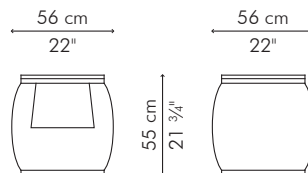

### Standard glass size:

121 cm W x 71 cm D x 10 mm thickness  
(47 3/4" W x 28" D x 3/8"), frosted, swiped edge

## END TABLE, square

INDOOR

6 kg / 13 lbs

8 kg / 18 lbs

0.16 m<sup>3</sup>

Standard glass size:

39.5 cm W x 39.5 cm D x 6 mm thickness  
(15 1/2" W x 15 1/2" D x 1/4"), frosted, swiped edge

INDOOR rattan, steel

## END TABLE, round

INDOOR

5.5 kg / 12 lbs

8 kg / 18 lbs

0.21 m<sup>3</sup>

Standard glass size: (outdoor)

TOP 45 cm Ø x 6 mm thickness  
(17 3/4" Ø x 1/4"), frosted, swiped edge

SHELF 50.5 cm Ø x 6 mm thickness  
(20" Ø x 1/4"), frosted, swiped edge