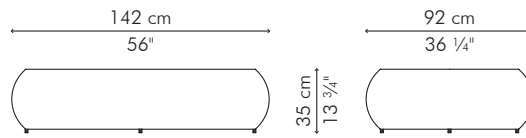

### INDOOR

 17 kg / 37 lbs

 21 kg / 46 lbs

 0.53 m<sup>3</sup>

### Standard glass size:

121 cm W x 71 cm D x 10 mm thickness  
(47 3/4" W x 28" D x 3/8"), frosted, swiped edge

## END TABLE, square

INDOOR

6 kg / 13 lbs

8 kg / 18 lbs

0.16 m<sup>3</sup>

Standard glass size:

39.5 cm W x 39.5 cm D x 6 mm thickness  
(15 1/2" W x 15 1/2" D x 1/4"), frosted, swiped edge

INDOOR rattan, steel

## END TABLE, round

INDOOR

5.5 kg / 12 lbs

8 kg / 18 lbs

0.21 m<sup>3</sup>

Standard glass size: (outdoor)

TOP 45 cm Ø x 6 mm thickness  
(17 3/4" Ø x 1/4"), frosted, swiped edge

SHELF 50.5 cm Ø x 6 mm thickness  
(20" Ø x 1/4"), frosted, swiped edge