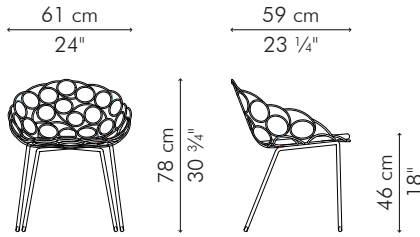

NOODLE

KENETHCOBONPUE

ARMCHAIR

🏠 rattan, nylon, steel

⚙️ polyethylene, nylon, steel

ARMCHAIR

INDOOR

OUTDOOR

10.5 kg / 23 lbs

12 kg / 27 lbs

23.5 kg / 52 lbs

25 kg / 55 lbs

0.23 m³

0.22 m³

1.05 m / 1.15 yds

INDOOR rattan, nylon, steel