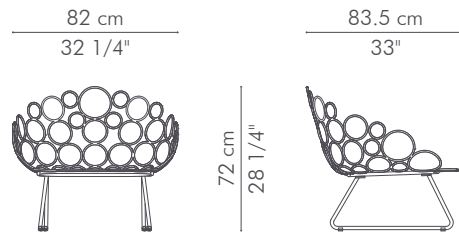

NOODLE

KENETHCOBONPUE

EASY ARMCHAIR

🏠 rattan, nylon, stainless steel, steel

⚙️ polyethylene, nylon, stainless, steel

EASY ARMCHAIR

INDOOR

	16 kg / 35 lbs
	20 kg / 44 lbs
	0.55 m ³
	SEAT 1.50 m / 1.65 yds
	PILLOWS 1 pc 56 x 56 cm / 22" x 22" 0.65 m / 0.70 yds
	1 pc 49 x 33 cm / 19" x 13" 0.60 m / 0.65 yds