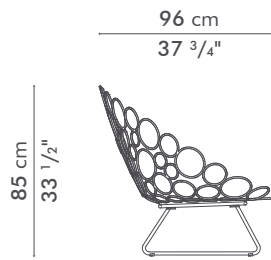

NOODLE

KENETHCOBONPUE

LOVESEAT

- 🏠 rattan, nylon, stainless steel, steel
- ☀️ polyethylene, nylon, stainless, steel

NOODLE

LOVESEAT

OUTDOOR

	32.5 kg / 72 lbs
	39.5 kg / 87 lbs
	1.56 m ³
	SEAT 2.65 m / 2.90 yds
	PILLOWS 2 pcs 56 x 56 cm / 22" x 22"
	1.30 m / 1.40 yds
	3 pcs 49 x 33 cm / 19" x 13"
	1.80 m / 1.95 yds

INDOOR rattan, nylon, stainless steel, steel

LSND-BZ-6033-UF

LSND-PG-6033-UF

LSND-R-6033-UF

LSND-AQ-6033-UF

LSND-LG-6033-UF

OUTDOOR polyethylene, nylon, stainless steel, steel

LSND-BZ-6033OD-UF