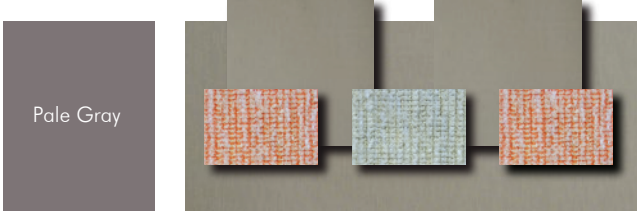

- Sunbrella Taupe
- Deep Sea
- Violetta Baltic
- Dupione Peridot

LSND-PG-6033OD-UF

- Spectrum Dove
- Platform Cloud
- Platform Coral