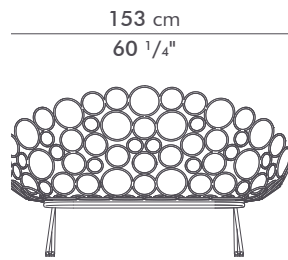

NOODLE

KENETHCOBONPUE

LOVESEAT

- 🏠 rattan, nylon, stainless steel, steel
- ☀️ polyethylene, nylon, stainless, steel

NOODLE

LOVESEAT

OUTDOOR

	32.5 kg / 72 lbs
	39.5 kg / 87 lbs
	1.56 m ³
	SEAT 2.65 m / 2.90 yds
	PILLOWS 2 pcs 56 x 56 cm / 22" x 22"
	1.30 m / 1.40 yds
	3 pcs 49 x 33 cm / 19" x 13"
	1.80 m / 1.95 yds

INDOOR rattan, nylon, stainless steel, steel

LSND-BZ-6033-UF

LSND-PG-6033-UF

LSND-R-6033-UF

LSND-AQ-6033-UF

LSND-LG-6033-UF

OUTDOOR polyethylene, nylon, stainless steel, steel

LSND-BZ-6033OD-UF