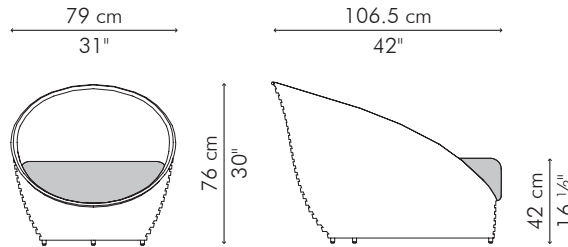

OASIS

KENETHCOBONPUE

LOUNGE CHAIR

☼ polyethylene, aluminum

LOUNGE CHAIR

OUTDOOR

	13 kg / 29 lbs
	32 kg / 71 lbs
	0.70 m ³
	SEAT 2.40 m / 2.65 yds
	PILLOWS 1 pc 61 x 61 cm / 24" x 24"
	0.70 m / 0.75 yds
	1 pc 49 x 33 cm / 19" x 13"
	0.60 m / 0.65 yds