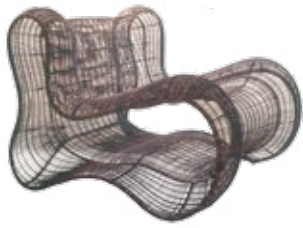

PIGALLE

KENETHCOBONPUE

EASY ARMCHAIR

🏠 abaca, nylon, steel

☀️ polyethylene, nylon, steel

EASY ARMCHAIR

INDOOR

22 kg / 49 lbs

27.5 kg / 61 lbs

0.86 m³

1.90 m / 2.10 yds

OUTDOOR

25 kg / 55 lbs

30.5 kg / 67 lbs

0.84 m³

INDOOR abaca, nylon, steel

CAEPG-B-3829-UF

 Sunbrella Taupe

CAEPG-N-3829-UF

 Sunbrella Canvas

OUTDOOR polyethylene, nylon, steel

CAEPG-B-3829OD-UF

 Sunbrella Taupe

CAEPG-N-3829OD-UF

 Sunbrella Canvas