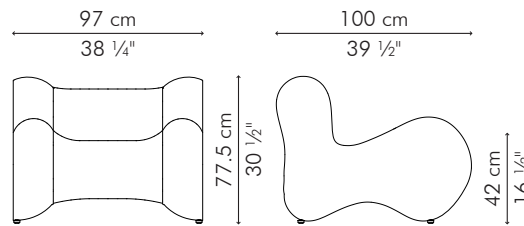

PIGALLE

KENETHCOBONPUE

EASY ARMCHAIR

🏠 abaca, nylon, steel

☀️ polyethylene, nylon, steel

EASY ARMCHAIR

INDOOR

22 kg / 49 lbs

27.5 kg / 61 lbs

0.86 m³

1.90 m / 2.10 yds

OUTDOOR

25 kg / 55 lbs

30.5 kg / 67 lbs

0.84 m³

INDOOR abaca, nylon, steel