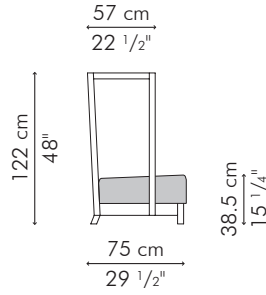

SOFA, highback