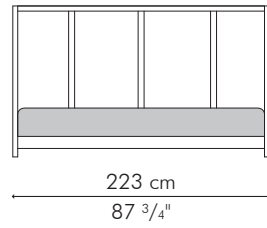

SOFA, highback