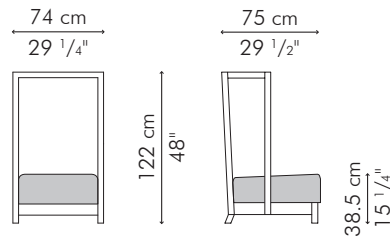

SUZY WONG

KENETHCOBONPUE

EASY ARMCHAIR, HIGH BACK
LOVESEAT, HIGH BACK
SOFA, HIGH BACK

🏠 abaca, rattan, maple or
lampakanai, rattan, walnut

EASY ARMCHAIR, highback

INDOOR

	32.5 kg / 72 lbs
	35.5 kg / 78 lbs
	0.38 m ³
	SEAT 1.50 m / 1.65 yds
	PILLOWS 1 pc 56 x 56 cm / 22" x 22"
	0.65 m / 0.70 yds
	1 pc 49 x 33 cm / 19" x 13"
	0.60 m / 0.65 yds

INDOOR

	43 kg / 95 lbs
	49 kg / 108 lbs
	0.79 m ³
	SEAT 3.30 m / 3.65 yds
	PILLOWS 3 pc 56 x 56 cm / 22" x 22"
	1.95 m / 2.10 yds
	2 pc 49 x 33 cm / 19" x 13"
	1.20 m / 1.30 yds

INDOOR abaca, rattan, maple or lampakanai, rattan, walnut

56 kg / 123 lbs

64 kg / 141 lbs

1.10 m³

SEAT 4.50 m / 5.00 yds
 PILLOWS 4 pc 56 x 56 cm / 22" x 22"
 2.60 m / 2.80 yds
 3 pc 49 x 33 cm / 19" x 13"
 1.20 m / 1.30 yds

INDOOR abaca, rattan, maple or lampakanai, rattan, walnut