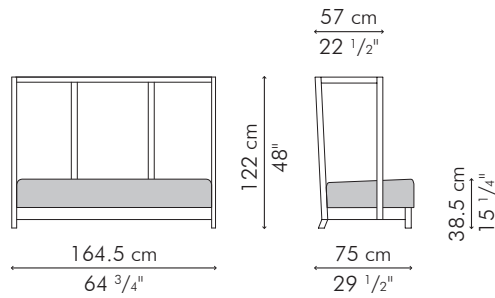

SUZY WONG

KENETHCOBONPUE

EASY ARMCHAIR, HIGH BACK
LOVESEAT, HIGH BACK
SOFA, HIGH BACK

🏠 abaca, rattan, maple or
lampakanai, rattan, walnut

EASY ARMCHAIR, highback

INDOOR

	32.5 kg / 72 lbs
	35.5 kg / 78 lbs
	0.38 m ³
	SEAT 1.50 m / 1.65 yds
	PILLOWS 1 pc 56 x 56 cm / 22" x 22"
	0.65 m / 0.70 yds
	1 pc 49 x 33 cm / 19" x 13"
	0.60 m / 0.65 yds

INDOOR

	43 kg / 95 lbs
	49 kg / 108 lbs
	0.79 m ³
	SEAT 3.30 m / 3.65 yds
	PILLOWS 3 pc 56 x 56 cm / 22" x 22"
	1.95 m / 2.10 yds
	2 pc 49 x 33 cm / 19" x 13"
	1.20 m / 1.30 yds

INDOOR abaca, rattan, maple or lampakanai, rattan, walnut

56 kg / 123 lbs

64 kg / 141 lbs

1.10 m³

SEAT 4.50 m / 5.00 yds
 PILLOWS 4 pc 56 x 56 cm / 22" x 22"
 2.60 m / 2.80 yds
 3 pc 49 x 33 cm / 19" x 13"
 1.20 m / 1.30 yds

INDOOR abaca, rattan, maple or lampakanai, rattan, walnut