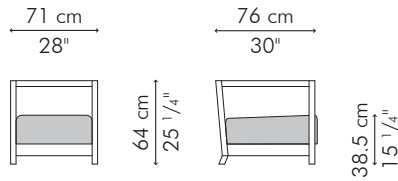

SUZY WONG

KENETHCOBONPUE

EASY ARMCHAIR, LOW BACK
LOVESEAT, LOW BACK
SOFA, LOW BACK

🏠 abaca, rattan, maple or
lampakanai, rattan, walnut

EASY ARMCHAIR, lowback

INDOOR

	29.5 kg / 65 lbs
	32.5 kg / 72 lbs
	0.43 m ³
	SEAT 1.50 m / 1.65 yds
	PILLOWS 1 pc 56 x 56 cm / 22" x 22"
	0.65 m / 0.70 yds
	1 pc 49 x 33 cm / 19" x 13"
	0.60 m / 0.65 yds

INDOOR abaca, rattan, maple or lampakanai, rattan, walnut

CAESWL-B-2825MA-UF

CAESWL-WN-2825W-UF

LOVESEAT, lowback

INDOOR

	40 kg / 88 lbs
	45 kg / 99 lbs
	0.97 m ³
	SEAT 3.30 m / 3.65 yds
	PILLOWS 3 pc 56 x 56 cm / 22" x 22"
	1.95 m / 2.10 yds
	2 pc 49 x 33 cm / 19" x 13"
	1.20 m / 1.30 yds

 SEAT 3.80 m / 4.20 yds
 PILLOWS 4 pc 56 x 56 cm / 22" x 22"
 2.60 m / 2.80 yds
 3 pc 49 x 33 cm / 19" x 13"
 1.20 m / 1.30 yds

INDOOR abaca, rattan, maple or lampakanai, rattan, walnut

SSWL-B-7625MA-UF