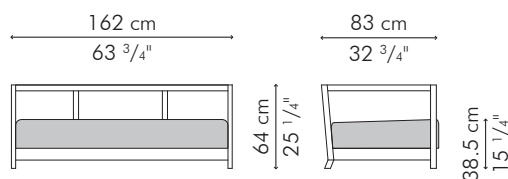

SUZY WONG

KENETHCOBONPUE

EASY ARMCHAIR, LOW BACK
LOVESEAT, LOW BACK
SOFA, LOW BACK

🏠 abaca, rattan, maple or
lampakanai, rattan, walnut

EASY ARMCHAIR, lowback

INDOOR

	29.5 kg / 65 lbs
	32.5 kg / 72 lbs
	0.43 m ³
	SEAT 1.50 m / 1.65 yds
	PILLOWS 1 pc 56 x 56 cm / 22" x 22"
	0.65 m / 0.70 yds
	1 pc 49 x 33 cm / 19" x 13"
	0.60 m / 0.65 yds

INDOOR abaca, rattan, maple or lampakanai, rattan, walnut

CAESWL-B-2825MA-UF

CAESWL-WN-2825W-UF

LOVESEAT, lowback

INDOOR

	40 kg / 88 lbs
	45 kg / 99 lbs
	0.97 m ³
	SEAT 3.30 m / 3.65 yds
	PILLOWS 3 pc 56 x 56 cm / 22" x 22"
	1.95 m / 2.10 yds
	2 pc 49 x 33 cm / 19" x 13"
	1.20 m / 1.30 yds

 SEAT 3.80 m / 4.20 yds
 PILLOWS 4 pc 56 x 56 cm / 22" x 22"
 2.60 m / 2.80 yds
 3 pc 49 x 33 cm / 19" x 13"
 1.20 m / 1.30 yds

INDOOR abaca, rattan, maple or lampakanai, rattan, walnut

SSWL-B-7625MA-UF