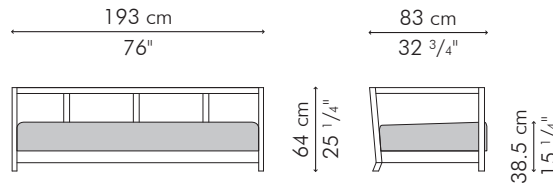

INDOOR abaca, rattan, maple or lampakanai, rattan, walnut

CAESWL-B-2825MA-UF

CAESWL-WN-2825W-UF

LOVESEAT, lowback

INDOOR

	40 kg / 88 lbs
	45 kg / 99 lbs
	0.97 m ³
	SEAT 3.30 m / 3.65 yds
	PILLOWS 3 pc 56 x 56 cm / 22" x 22"
	1.95 m / 2.10 yds
	2 pc 49 x 33 cm / 19" x 13"
	1.20 m / 1.30 yds

INDOOR abaca, rattan, maple or lampakanai, rattan, walnut

SLSWL-B-6325MA-UF

SLSWL-WN-6325W-UF

SOFA, lowback

INDOOR

 50 kg / 110 lbs

 58 kg / 128 lbs

 1.27 m³

 SEAT 3.80 m / 4.20 yds
 PILLOWS 4 pc 56 x 56 cm / 22" x 22"
 2.60 m / 2.80 yds
 3 pc 49 x 33 cm / 19" x 13"
 1.20 m / 1.30 yds

INDOOR abaca, rattan, maple or lampakanai, rattan, walnut

SSWL-B-7625MA-UF