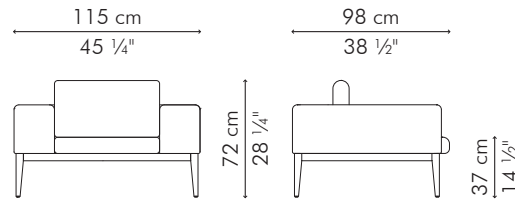

TROPEZ

KENETHCOBONPUE

EASY ARMCHAIR

🏠 rattan, ash, steel

☀️ polyethylene, aluminum

EASY ARMCHAIR

INDOOR

27 kg / 60 lbs

33 kg / 73 lbs

0.85 m³

SEAT & BACKREST
PILLOW

OUTDOOR

30.5 kg / 67 lbs

35.5 kg / 78 lbs

0.85 m³

2.20 m / 2.45 yds

1 pc 46 x 46 cm / 18" x 18"

0.55 m / 0.60 yds

INDOOR rattan, ash, steel

CAETZ-BZ-4528-UF

Picasso Light Gray

Violetta Baltic

CAETZ-N-4528-UF

Linen Natural