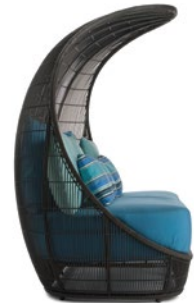

VOYAGE

KENETHCOBONPUE

DAYBED

polyethylene, nylon, steel

DAYBED

OUTDOOR

	52.5 kg / 116 lbs
	93.5 kg / 206 lbs
	3.33 m ³ , 1/4
	SEAT 4.45 m / 4.95 yds
	PILLOWS 3 pcs 56 x 56 cm / 22" x 22"
	1.95 m / 2.10 yds
	4 pcs 46 x 46 cm / 18" x 18"
	2.20 m / 2.40 yds
	3 pcs 49 x 33 cm / 19" x 13"
	1.80 m / 1.95 yds

OUTDOOR polyethylene, nylon, steel

BDVA-B-7665OD-UF1

-  Sunbrella Sky Blue
-  Sunbrella Glacier
-  Duphione Pearl
-  Dolce Oasis

BDVA-B-7665OD-UF2

-  Sunbrella Taupe
-  Sunbrella Glacier
-  Duphione Pearl
-  Brannon Whisper

BDVA-WW-7665OD-UF1

-  Sunbrella Sky Blue
-  Sunbrella Glacier
-  Duphione Pearl
-  Dolce Oasis

BDVA-WW-7665OD-UF2

-  Spectrum Dove
-  Spectrum Graphite
-  Spectrum Daffodil
-  Foster Metallic

BDVA-WW-7665OD-UF3