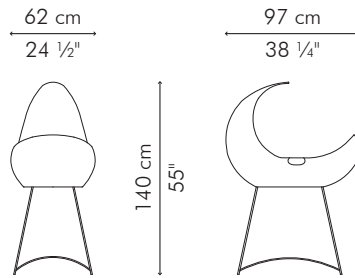

VOYAGE

KENETHCOBONPUE

DAYBED

polyethylene, nylon, steel

DAYBED

OUTDOOR

	52.5 kg / 116 lbs
	93.5 kg / 206 lbs
	3.33 m ³ , 1/4
	SEAT 4.45 m / 4.95 yds
	PILLOWS 3 pcs 56 x 56 cm / 22" x 22"
	1.95 m / 2.10 yds
	4 pcs 46 x 46 cm / 18" x 18"
	2.20 m / 2.40 yds
	3 pcs 49 x 33 cm / 19" x 13"
	1.80 m / 1.95 yds

-  Spectrum Dove
-  Violetta Baltic
-  Duphione Pearl
-  Duphione Peridot

LE PETIT

INDOOR

-  12 kg / 26 lbs
-  15 kg / 33 lbs
-  0.74 m³
-  2.35 m / 2.60 yds

INDOOR rattan, steel, nylon

BPVA-B-2455R-UF

Off White