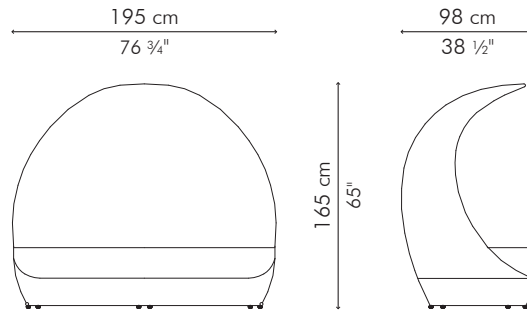

VOYAGE

KENETHCOBONPUE

DAYBED

polyethylene, nylon, steel

DAYBED

OUTDOOR

	52.5 kg / 116 lbs
	93.5 kg / 206 lbs
	3.33 m ³ , 1/4
	SEAT 4.45 m / 4.95 yds
	PILLOWS 3 pcs 56 x 56 cm / 22" x 22"
	1.95 m / 2.10 yds
	4 pcs 46 x 46 cm / 18" x 18"
	2.20 m / 2.40 yds
	3 pcs 49 x 33 cm / 19" x 13"
	1.80 m / 1.95 yds