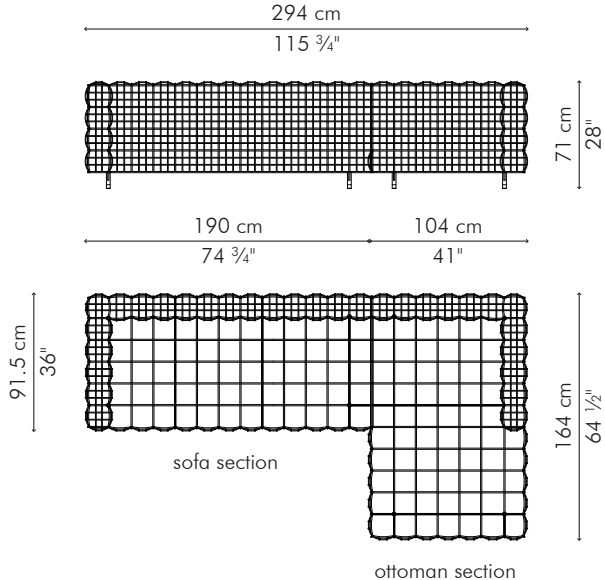

L-SOFA

INDOOR

OUTDOOR

75 kg / 165 lbs

79 kg / 175 lbs

49.5 kg / 109 lbs

51.5 kg / 114 lbs

2.79 m³

2.71 m³

9.70 m / 10.80 yds

INDOOR rattan, rattan peel, stainless steel, steel

SYYL-B-11528-UF

Linen Natural

SYYL-N-11528-UF

Linen Natural

OUTDOOR polyethylene, stainless steel, steel

SYYL-B-11528OD-UF

Sunbrella Taupe

SYYL-N-11528OD-UF

Sunbrella Canvas