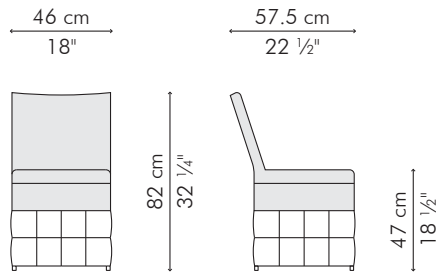

## SIDE CHAIR

### INDOOR

8.5 kg / 19 lbs

20.5 kg / 45 lbs

0.26 m<sup>3</sup>

1.20 m / 1.30 yds