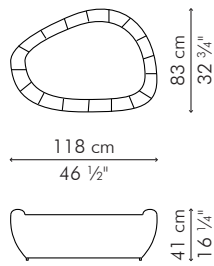

COFFEE TABLE
END TABLE

🏠 rattan, nylon, steel

COFFEE TABLE, large

INDOOR

 10.5 kg / 23 lbs

 13 kg / 29 lbs

 0.47 m³

GLASS

11 kg / 24 lbs

39 kg / 86 lbs

0.14 m³

Standard glass size:

62.5 cm D x 95 cm W x 10 mm thickness
(24 1/2" D x 37 1/2" W x 3/8"), frosted, swiped edge

INDOOR rattan, nylon, steel

Natural

TCYD-N-4616-G

0.09 m³

Standard glass size:

43 cm D x 74.5 cm W x 10 mm thickness
(17" D x 29 1/4" W x 3/8"), frosted, swiped edge

INDOOR rattan, nylon, steel

Natural

TCYD-N-3514-G

END TABLE

60.5 cm
23 3/4"

Standard glass size:

45.5 cm D x 28 cm W x 6 mm thickness
(18" D x 11" W x 1/4"), frosted, swiped edge

INDOOR rattan, nylon, steel

Natural

TEYD-N-2322-G