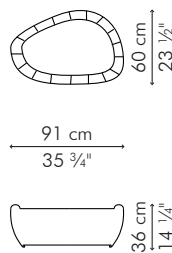

11 kg / 24 lbs

39 kg / 86 lbs

0.14 m³

Standard glass size:

62.5 cm D x 95 cm W x 10 mm thickness
(24 1/2" D x 37 1/2" W x 3/8"), frosted, swiped edge

INDOOR rattan, nylon, steel

Natural

TCYD-N-4616-G

COFFEE TABLE, medium

INDOOR

 9.5 kg / 21 lbs

 12 kg / 26 lbs

 0.24 m³

GLASS

6 kg / 13 lbs

27 kg / 60 lbs

0.09 m³

Standard glass size:

43 cm D x 74.5 cm W x 10 mm thickness
(17" D x 29 1/4" W x 3/8"), frosted, swiped edge

INDOOR rattan, nylon, steel

Natural

TCYD-N-3514-G

END TABLE

60.5 cm
23 3/4"

Standard glass size:

45.5 cm D x 28 cm W x 6 mm thickness
(18" D x 11" W x 1/4"), frosted, swiped edge

INDOOR rattan, nylon, steel

Natural

TEYD-N-2322-G