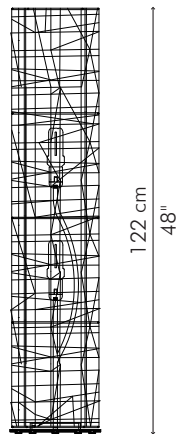

O FLOOR LAMP, large

25 cm
9 3/4"

152 cm
59 3/4"

3.60 kg / 8 lbs

11.25 kg / 25 lbs

0.102 m³

2 x 75 watts

Portable pre-wired lamp

E26 / E27

110V - 230V

INDOOR Salago fiber, powder-coated steel, handmade paper, Mylar

Brown

LFCCO-B-0959

Cream

LFCCO-C-0959

O FLOOR LAMP, medium

25 cm
9 3/4"

122 cm
48"

 5.40 kg / 12 lbs

 9.75 kg / 22 lbs

 0.126 m³

2 x 75 watts

Portable pre-wired lamp

E26 / E27