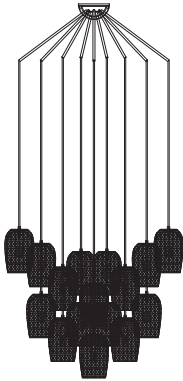

CONSTELLATION

KENETHCOBONPUE

HANGING LAMP

Buri (palm leaf spines),
powder-coated steel, glass

CONSTELLATION

HANGING LAMP, 24

150 cm
59"

230 cm
90 1/2"

 20 kg / 44 lbs

 47 kg / 104 lbs

 1.274 m³

24 x 10 watts

Surface mounted pre-wired lamp
E14 Candelabra Bulb
110V - 230V

INDOOR Buri (palm leaf spines), powder-coated steel, glass

LCN-BL-5990

Black

CONSTELLATION

HANGING LAMP, 16

86.5 cm
34"

150 cm
59"

 11 kg / 24 lbs

 16 kg / 35 lbs

 0.358 m³

16 x 10 watts

Surface mounted pre-wired lamp
E14 Candelabra Bulb
110V - 230V

INDOOR Buri (palm leaf spines), powder-coated steel, glass

LCN-BL-3459

Black

CONSTELLATION

HANGING LAMP, 8

70 cm
27 1/2"

130 cm
51 1/4"