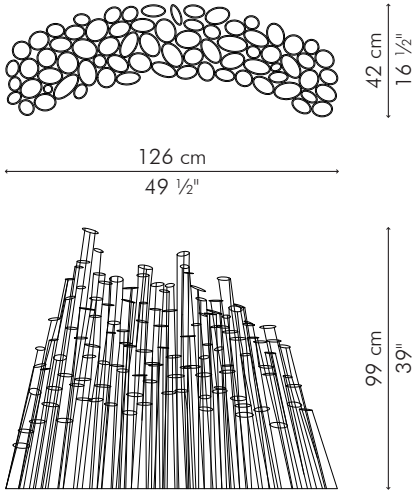

# CROKKIS

KENETHCOBONPUE

FLOOR VASE

glass tubes,  
powder-coated steel

### LARGE

 10.90 kg / 24 lbs

 15.30 kg / 34 lbs

 0.591 m<sup>3</sup>

code: CRO-BL-4939

glass tube sizes: (13 tubes)

- 2 pcs. 1" Ø x 15" H  
(2.5 cm Ø x 38 cm H)
- 3 pcs. 1" Ø x 18 1/2" H  
(2.5 cm Ø x 47 cm H)
- 3 pcs. 1 1/2" Ø x 10" H  
(3.8 cm Ø x 25.4 cm H)
- 2 pcs. 1 1/2" Ø x 15" H  
(3.8 cm Ø x 38 cm H)
- 3 pcs. 1 1/2" Ø x 18 1/2" H  
(3.8 cm Ø x 47 cm H)

### MEDIUM

2.55 kg / 6 lbs

6.60 kg / 15 lbs

0.218 m<sup>3</sup>

code: CRO-BL-2247

glass tube sizes: (8 tubes)

- 1 pc. 1" Ø x 8" H  
(2.5 cm Ø x 20.3 cm H)
- 1 pc. 1" Ø x 15" H  
(2.5 cm Ø x 38 cm H)
- 1 pc. 1" Ø x 18 1/2" H  
(2.5 cm Ø x 47 cm H)
- 1 pc. 1 1/2" Ø x 10" H  
(3.8 cm Ø x 25.4 cm H)
- 1 pc. 1 1/2" Ø x 15" H  
(3.8 cm Ø x 38 cm H)
- 3 pcs. 1 1/2" Ø x 18 1/2" H  
(3.8 cm Ø x 47 cm H)