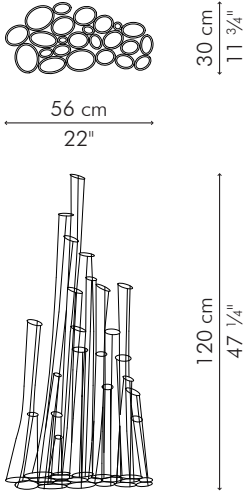

### LARGE

 10.90 kg / 24 lbs

 15.30 kg / 34 lbs

 0.591 m<sup>3</sup>

code: CRO-BL-4939

glass tube sizes: (13 tubes)

- 2 pcs. 1" Ø x 15" H  
(2.5 cm Ø x 38 cm H)
- 3 pcs. 1" Ø x 18 1/2" H  
(2.5 cm Ø x 47 cm H)
- 3 pcs. 1 1/2" Ø x 10" H  
(3.8 cm Ø x 25.4 cm H)
- 2 pcs. 1 1/2" Ø x 15" H  
(3.8 cm Ø x 38 cm H)
- 3 pcs. 1 1/2" Ø x 18 1/2" H  
(3.8 cm Ø x 47 cm H)

### MEDIUM

2.55 kg / 6 lbs

6.60 kg / 15 lbs

0.218 m<sup>3</sup>

code: CRO-BL-2247

glass tube sizes: (8 tubes)

- 1 pc. 1" Ø x 8" H  
(2.5 cm Ø x 20.3 cm H)
- 1 pc. 1" Ø x 15" H  
(2.5 cm Ø x 38 cm H)
- 1 pc. 1" Ø x 18 1/2" H  
(2.5 cm Ø x 47 cm H)
- 1 pc. 1 1/2" Ø x 10" H  
(3.8 cm Ø x 25.4 cm H)
- 1 pc. 1 1/2" Ø x 15" H  
(3.8 cm Ø x 38 cm H)
- 3 pcs. 1 1/2" Ø x 18 1/2" H  
(3.8 cm Ø x 47 cm H)