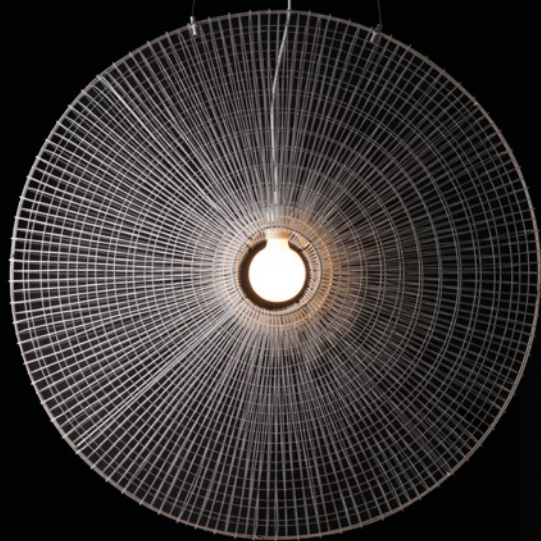

HALO

KENETHCOBONPUE

PENDANT LAMP
TRIPOD LAMP

 nylon, powder coated steel

PENDANT LAMP

 1.5 kg / 3 lbs

 5 kg / 11 lbs

 0.294 m³

1 x 100 watts

Surface mounted pre-wired lamp

E26 / E27

110V - 230V

INDOOR nylon, powder coated steel

LHO-W-3535HP

White

TRIPOD LAMP

 2.70 kg / 6 lbs

 6.75 kg / 15 lbs

 0.259 m³

1 x 100 watts

Portable pre-wired lamp

E26 / E27

110V - 230V

INDOOR nylon, powder coated steel