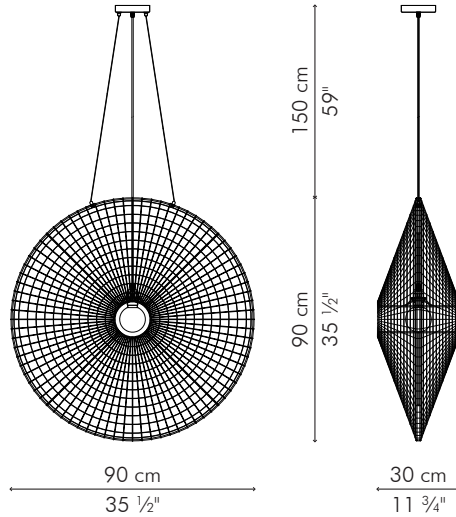

HALO

KENETHCOBONPUE

PENDANT LAMP
TRIPOD LAMP

 nylon, powder coated steel

PENDANT LAMP

 1.5 kg / 3 lbs

 5 kg / 11 lbs

 0.294 m³

1 x 100 watts

Surface mounted pre-wired lamp

E26 / E27

110V - 230V

INDOOR nylon, powder coated steel

LHO-W-3535HP

White

TRIPOD LAMP