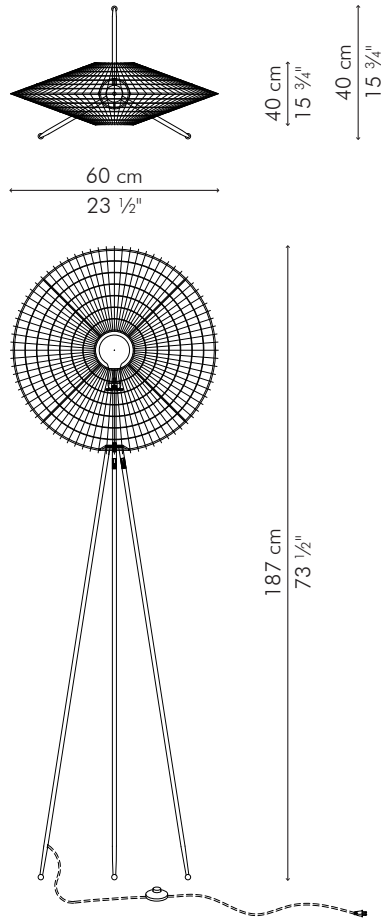

HALO

KENETHCOBONPUE

PENDANT LAMP
TRIPOD LAMP

 nylon, powder coated steel

PENDANT LAMP

 1.5 kg / 3 lbs

 5 kg / 11 lbs

 0.294 m³

1 x 100 watts

Surface mounted pre-wired lamp

E26 / E27

110V - 230V

INDOOR nylon, powder coated steel

LHO-W-3535HP

White

TRIPOD LAMP

 2.70 kg / 6 lbs

 6.75 kg / 15 lbs

 0.259 m³

1 x 100 watts

Portable pre-wired lamp

E26 / E27

110V - 230V

INDOOR nylon, powder coated steel