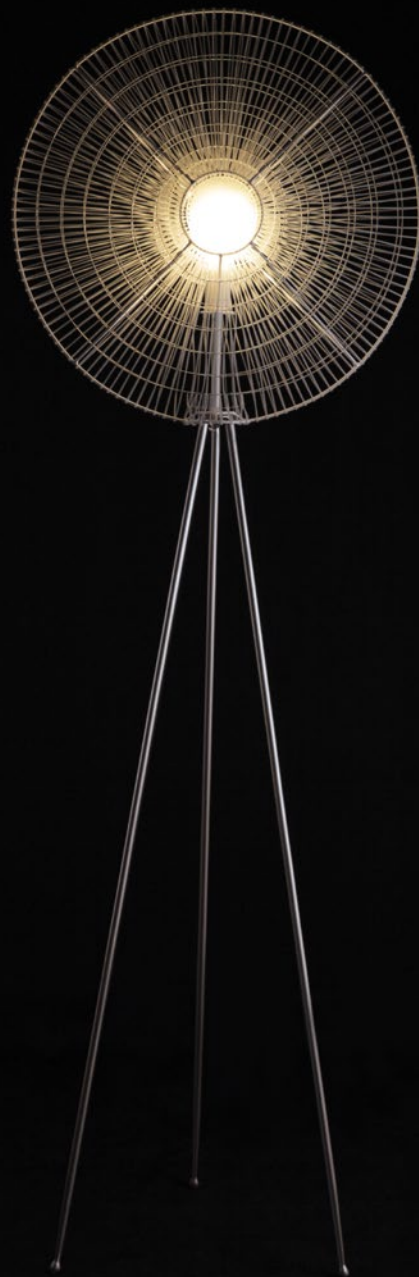

HALO

KENETHCOBONPUE

PENDANT LAMP
TRIPOD LAMP

 nylon, powder coated steel

PENDANT LAMP

 1.5 kg / 3 lbs

 5 kg / 11 lbs

 0.294 m³

1 x 100 watts

Surface mounted pre-wired lamp

E26 / E27

110V - 230V

INDOOR nylon, powder coated steel

LHO-W-3535HP

White

TRIPOD LAMP

 2.70 kg / 6 lbs

 6.75 kg / 15 lbs

 0.259 m³

1 x 100 watts

Portable pre-wired lamp

E26 / E27

110V - 230V

INDOOR nylon, powder coated steel

LHOT-W-2373V

White