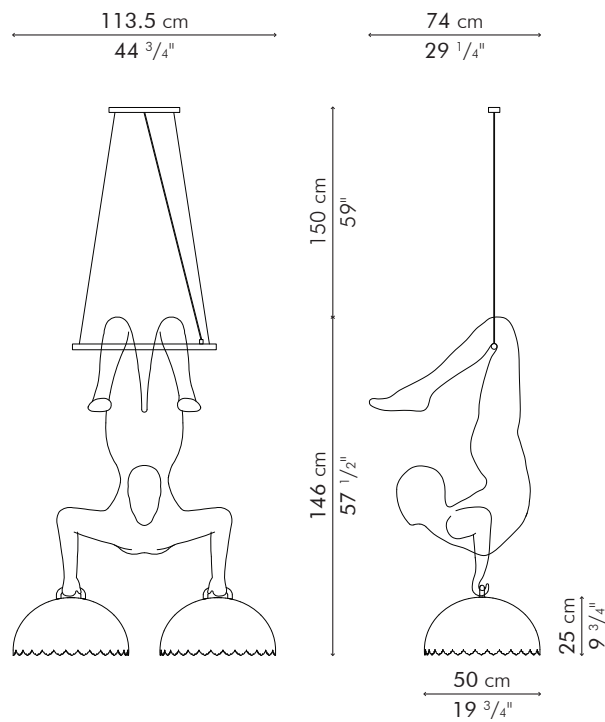

LIMBO

KENETHCOBONPUE

TRAPEZE

🏠 powder coated steel and brass

TRAPEZE

INDOOR

 7 kg / 15 lbs

 15 kg / 33 lbs

 0.80 m³

2 x 40 watts

Surface mounted pre-wired lamp
E26 / E27
110V 60Hz / 230V 50Hz

INDOOR powder coated steel, brass, fiberglass

LHLB-CP-4457T

Copper