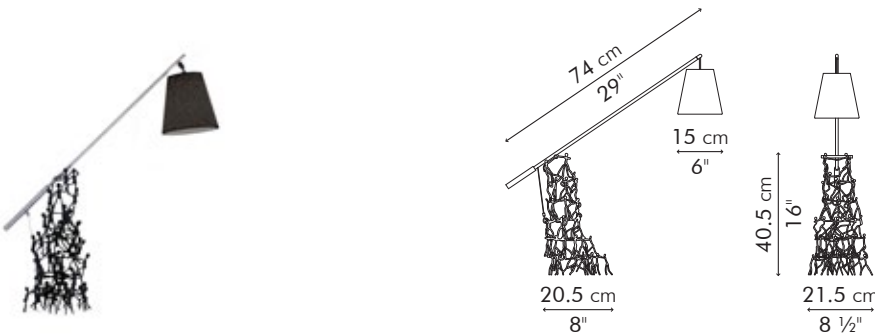

### INDOOR

15.5 kg / 14 lbs

21 kg / 39 lbs

base: 0.36 m<sup>3</sup>  
boom: 0.02 m<sup>3</sup>  
shade: 0.06 m<sup>3</sup>

3 boxes

Portable pre-wired lamp  
E26 / E27  
110V - 230V

INDOOR Salago fiber, powder coated steel, stainless steel, Mylar

LLPB-S-8367

Silver

LLPB-BL-8367

Black

LLPB-BZ-8367

Bronze

LLPB-Y-8367

Yellow

## BOOM TOWN TABLE LAMP