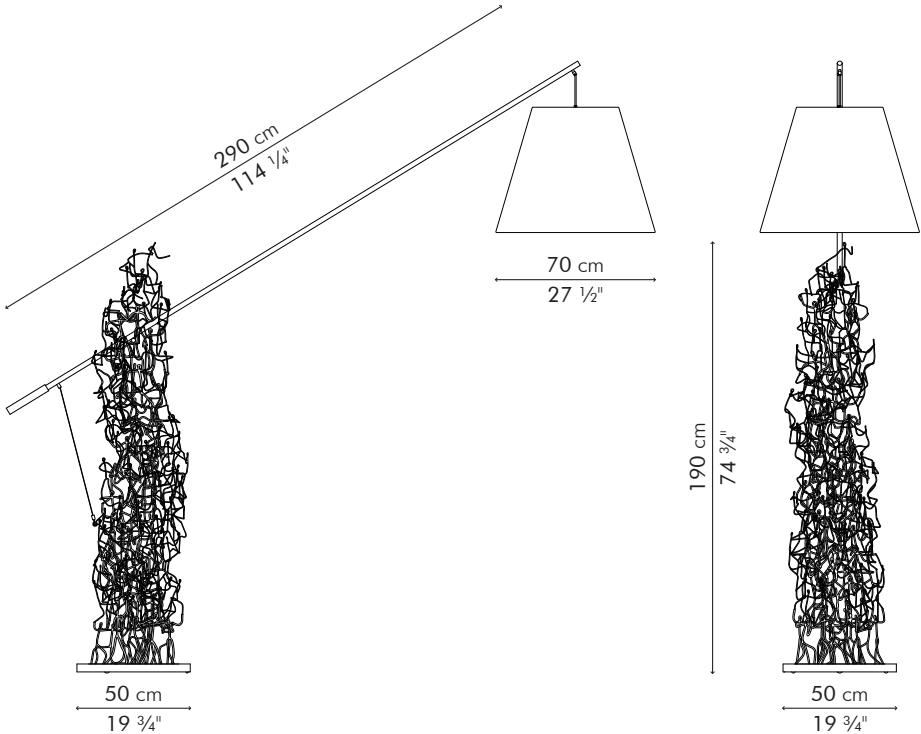

### INDOOR

 32 kg / 71 lbs

 62 kg / 137 lbs

 base: 0.60 m<sup>3</sup>  
shade: 0.40 m<sup>3</sup>

 2 boxes

Portable pre-wired lamp  
E26 / E27  
110V - 230V

INDOOR Salago fiber, powder coated steel, stainless steel, Mylar