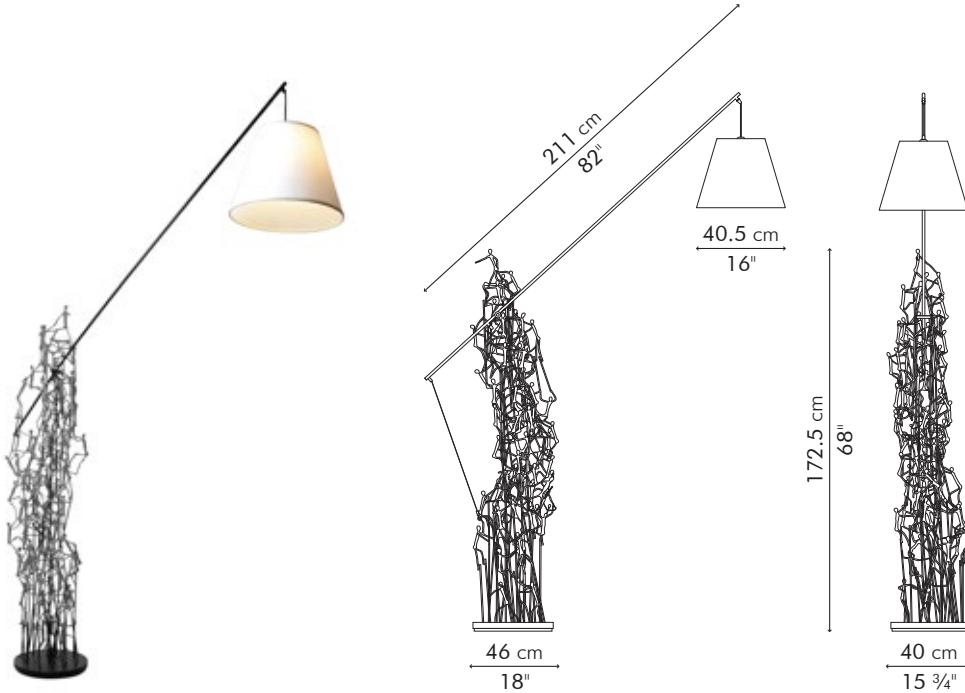

## BOOM TOWN FLOOR LAMP

### INDOOR

15.5 kg / 14 lbs

21 kg / 39 lbs

base: 0.36 m<sup>3</sup>  
boom: 0.02 m<sup>3</sup>  
shade: 0.06 m<sup>3</sup>

3 boxes

Portable pre-wired lamp  
E26 / E27  
110V - 230V

INDOOR Salago fiber, powder coated steel, stainless steel, Mylar