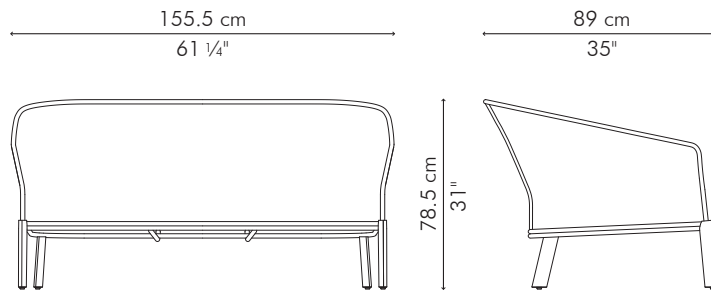

## LOVESEAT

INDOOR

25 kg / 55 lbs

34.5 kg / 76 lbs

1.23 m<sup>3</sup>

INDOOR maple, steel

LSPC-B-6130G

Sunbrella Glacier