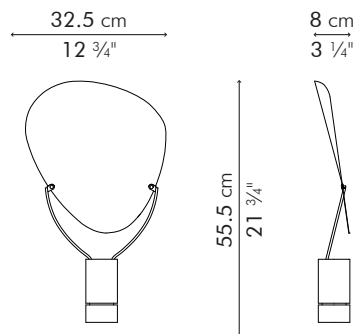

TABLE LAMP, medium

INDOOR

2 kg / 4 lbs

3 kg / 7 lbs

0.029 m³

Portable pre-wired lamp
GU10
110V - 230V

INDOOR copper, powder-coated steel

LTSH-CP-1221

Copper