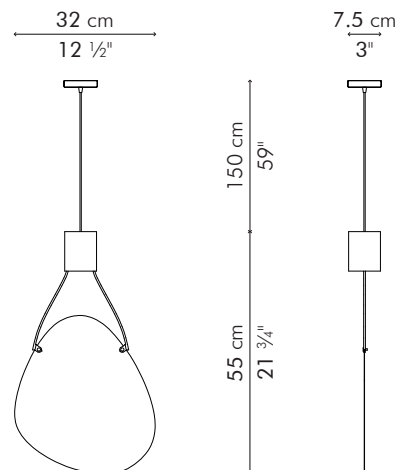

HANGING LAMP, large

INDOOR

 1 kg / 2 lbs

 2.5 kg / 6 lb

 0.028 m³

Surface mounted pre-wired lamp
GU10
110V - 230V

INDOOR copper, powder-coated steel

LHSH-CP-1327

Copper

HANGING LAMP, medium

INDOOR

 1 kg / 2 lbs

 2 kg / 4 lbs

 0.024 m³

Surface mounted pre-wired lamp
GU10
110V - 230V

INDOOR copper, powder-coated steel

LHSH-CP-1221

Copper

TABLE LAMP, large

INDOOR

2 kg / 4 lbs

3.5 kg / 7 lbs

0.025 m³

Portable pre-wired lamp
GU10
110V - 230V