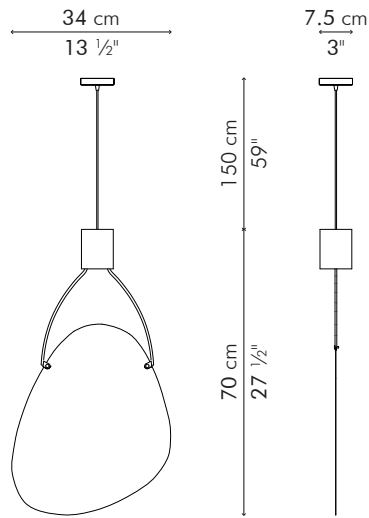

HANGING LAMP, large

INDOOR

 1 kg / 2 lbs

 2.5 kg / 6 lb

 0.028 m³

Surface mounted pre-wired lamp
GU10
110V - 230V

INDOOR copper, powder-coated steel

LHSH-CP-1327

Copper

HANGING LAMP, medium

INDOOR

 1 kg / 2 lbs

 2 kg / 4 lbs

 0.024 m³

Surface mounted pre-wired lamp
GU10
110V - 230V

INDOOR copper, powder-coated steel

LHSH-CP-1221

Copper

TABLE LAMP, large

INDOOR

2 kg / 4 lbs

3.5 kg / 7 lbs

0.025 m³

Portable pre-wired lamp
GU10
110V - 230V