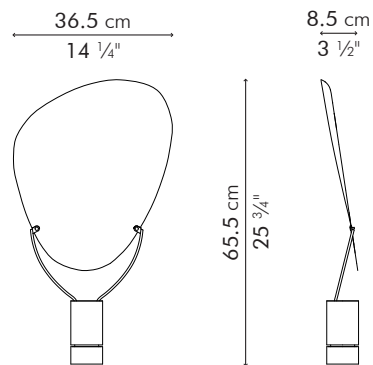

HANGING LAMP, large

INDOOR

 1 kg / 2 lbs

 2.5 kg / 6 lb

 0.028 m³

Surface mounted pre-wired lamp
GU10
110V - 230V

INDOOR copper, powder-coated steel

LHSH-CP-1327

Copper

HANGING LAMP, medium

INDOOR

 1 kg / 2 lbs

 2 kg / 4 lbs

 0.024 m³

Surface mounted pre-wired lamp
GU10
110V - 230V

INDOOR copper, powder-coated steel

LHSH-CP-1221

Copper

TABLE LAMP, large

INDOOR

2 kg / 4 lbs

3.5 kg / 7 lbs

0.025 m³

Portable pre-wired lamp
GU10
110V - 230V