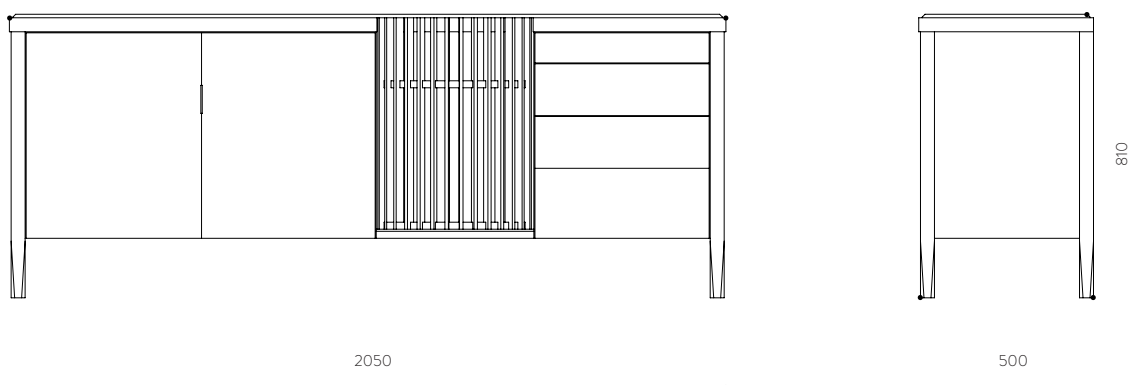

CAROUSEL SIDEBOARD

by LEONHARD PFEIFER

Carousel is a sophisticated sideboard that combines noble wood and marble. It features two folding doors with internal wooden shelves and four drawers with tic-tac system. The focal point is its turntable in the middle which can be used to put bottles and glasses.

DIMENSIONS
W 2050 H 810 D 500 | 0.83M³

REFERENCES
AP.LP401CM OAK STANDARD MARBLE
AP.LP401CMP OAK PREMIUM MARBLE
AP.LP401NM WALNUT STANDARD MARBLE
AP.LP401NMP WALNUT PREMIUM MARBLE