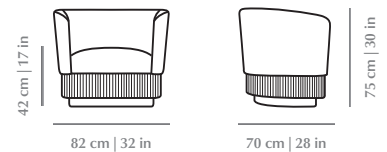

Upholstery Fabric or Leather

Piping Fabric or Leather

Fringes Fabric

Package dimensions 896 x 766 x 831 mm

Product weight 50 Kg no package / 70 Kg with package

// as pictured

Upholstery – Velvet Powder

Piping - Velvet Powder