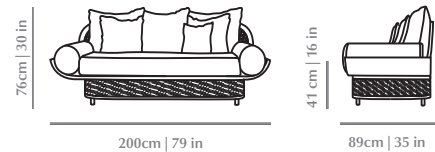

|                                |                                                                     |
|--------------------------------|---------------------------------------------------------------------|
| <b>Upholstery and Cushions</b> | Fabric or Leather                                                   |
| <b>Structure</b>               | Wood veneer: Natural walnut, Oak Latte, Oak Mocha, Iron Wood, Ebony |
| <b>Rattan</b>                  | Natural Rattan                                                      |
| <b>Metal Applications</b>      | Stainless Steel Plated Polished or Satin: Brass, Copper or Nickel   |
| <b>Package dimensions</b>      | 2130 x 880 x 870 mm                                                 |
| <b>Product weight</b>          | 100 Kg no package / 127 Kg with package                             |