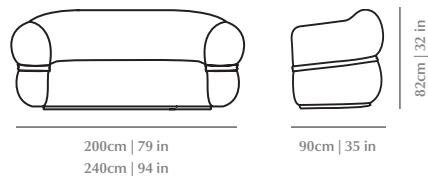

---

<b>Upholstery</b>	Fabric or Leather
<b>Piping and Base</b>	Fabric or Leather
<b>Package dimensions</b>	2076 x 976 x 901 mm 2476 x 976 x 901 mm
<b>Product weight</b>	80 Kg no package / 100 Kg with package 120 Kg no package / 140 Kg with package