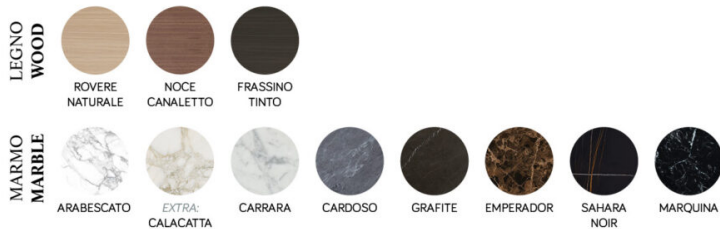

Finiture disponibili
Available finishes

*PER ALCUNE FINITURE SONO DISPONIBILI ALTRE VARIANTI DI COLORE | FOR SOME FINISHES OTHER COLOR OPTIONS ARE AVAILABLE.

Consigliato da Amura
Suggested by Amura

Dimensioni
Dimension

TAVOLINO / COFFEE TABLE

T535

0,35 m³ kg 35

55 cm;
21 5/8 inch
80 cm; 47 1/4 inch

55 cm;
21 5/8 inch
55 cm; 31 1/2 inch

55 cm;
21 5/8 inch
80 cm; 47 1/4 inch

TAVOLINO / COFFEE TABLE

T020

0,59 m³ kg 73

40 cm;
15 3/4 inch
120 cm; 47 1/4 inch

40 cm;
15 3/4 inch
80 cm; 31 1/2 inch

80 cm;
31 1/2 inch
120 cm; 47 1/4 inch

TAVOLINO / COFFEE TABLE

T534

0,24 m³ kg 18

55 cm;
21 5/8 inch
55 cm; 47 1/4 inch

55 cm;
21 5/8 inch
55 cm; 47 1/4 inch

TAVOLINO / COFFEE TABLE

T509

0,5 m³ kg 35

48 cm;
18 7/8 inch
80 cm; 31 1/2 inch

80 cm;
31 1/2 inch
80 cm; 31 1/2 inch

TAVOLINO / COFFEE TABLE

T530

0,88 m³ kg 77

40 cm;
15 3/4 inch
120 cm; 47 1/4 inch

120 cm;
47 1/4 inch
120 cm; 47 1/4 inch