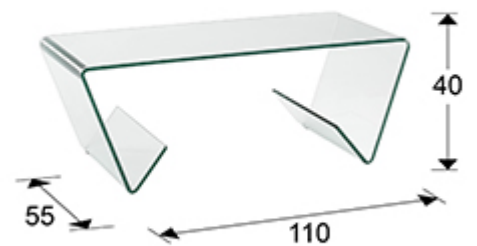

## Glass III

553095

Side tables

Coffee table made of clear curved glass of 12 mm. With lower racks.

---

### GENERAL INFORMATION

Catalogue: M37 Mobiliario y Decoración  
Page: 185  
EAN Code: 8435435320478  
Type: Side tables  
Collection: Glass III

---

### SIZES

Sizes: ↔ 110.0 ↓ 40.0 ↗ 55.0 cm  
Weight: 36.2 Kg

### SIZES WITH PACKAGING

Weight: 40.8 Kg  
Volume: 0.3310m<sup>3</sup>  
Sizes: ↔ 117.0 ↓ 48.0 ↗ 59.0 cm

---