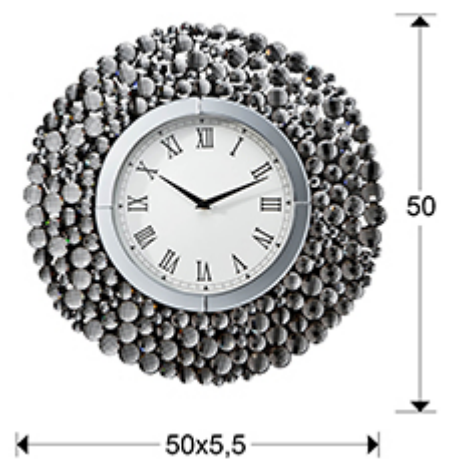

Verona

675406

Clocks

Wall clock. Frame made with small circles of faceted mirrors and in different sizes. Batteries not included.

GENERAL INFORMATION

Catalogue: M34 Mobiliario y Decoración
Page: 212
EAN Code: 8435435317652
Type: Clocks
Collection: Verona

SIZES

Sizes: \varnothing 50.0 \nearrow 5.5 cm
Weight: 4.0 Kg

SIZES WITH PACKAGING

Weight: 5.0 Kg
Volume: 0.0400m³
Sizes: \leftrightarrow 58.0 \downarrow 58.0 \nearrow 12.0 cm