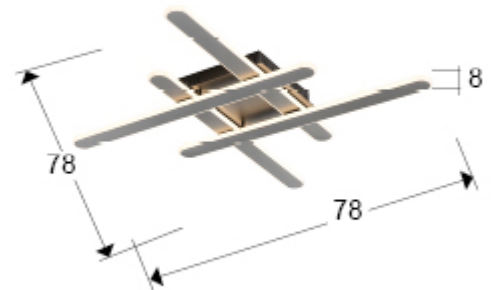

Yoga 371102

Flush Ceiling Lamps

LED ceiling lamp, made of metal and aluminium, gray brushed titanio finish. Silicone diffuser. 48W LED. 2400 lm. 3.000 K.

GENERAL INFORMATION

Catalogue: i36 Iluminación
Page: 121
EAN Code: 8435435323158
Type: Flush Ceiling Lamps
Collection: Yoga

SIZES

Sizes: → 77.0 ↓ 8.0 ↗ 77.0 cm
Weight: 2.4 Kg

SIZES WITH PACKAGING

Weight: 4.2 Kg
Volume: 0.0790m³
Sizes: → 68.0 ↓ 17.0 ↗ 68.0 cm

TECHNICAL INFORMATION

Electric class: Class 1
Maximum power: 48W
Voltage: 220/240 V
Frequency: 50/60 Hz
Dimmable: NO
Colour temperature: 3,000 K
Average lifespan: 30,000 h
Power factor: >0.9
CRI: >80

DRIVER LED

Make: ANWAY
Model: ECO-24VP50
Quantity: 1 Units
Dimmable: No
Maximum power: 0W
Sizes: ↔ 0,0 ↓ 0,0 ↗ 0,0 cm

ADDITIONAL INFORMATION

Material: Steel, aluminium, silicone
Finish: Brushed purple

371102