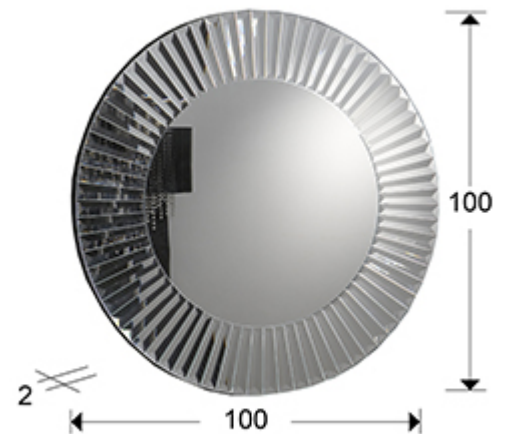

Zeus

29-E13

Glass mirrors

Recommended product

Round mirror with frame of bevelled mirror plates. Back of MDF finished in black colour. Central mirror plate bevelled.

GENERAL INFORMATION

Catalogue: M37 Mobiliario y Decoración
Page: 82
EAN Code: 8435435301903
Type: Glass mirrors
Collection: Zeus

SIZES

Ø 100.0 x 2.0 cm
Weight: 16.6 Kg

SIZES WITH PACKAGING

Weight: 19.0 Kg
Volume: 0.1210m³
Sizes: ↔ 108.0 ↑ 112.0 ↘ 10.0 cm

ADDITIONAL INFORMATION

Material: Glass, MDF
Finish: Silver mirror, black lacquer