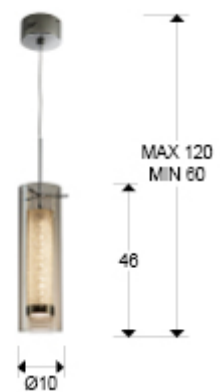

Zila 860627
Pendants

Lamp of 1 light made of metal, chrome finish. External glass shade in brandy tonality and polycarbonated central cylinder with texture inside. Adjustable length. 7,2W LED. 3.000K.

GENERAL INFORMATION

Catalogue: i33 Iluminación
Page: 198
EAN Code: 8435435319397
Type: Pendants
Collection: Zila

SIZES

Sizes: \varnothing 10.0 \updownarrow 46.0 cm
Height when installed: 60.0/ max. 120.0 cm
Weight: 1.3 Kg

SIZES WITH PACKAGING

Weight: 1.9 Kg
Volume: 0.0280m³
Sizes: \leftrightarrow 52.0 \updownarrow 20.0 \nearrow 27.0 cm

TECHNICAL INFORMATION

Electric class: Class 1
Maximum power: 7.2W
Voltage: 100/250 V
Frequency: 50/60 Hz
Dimmable: NO
Colour temperature: 3,000 K
Average lifespan: 30,000 h
CRI: >80

DRIVER LED

Make: LED DRIVER
Model: JW-06-240-0500
Quantity: 1 Units
Dimmable: No
Maximum power: 12W
Frequency: 50-60 Hz
Primary voltage: 100-250 V
Type: Voltaje constante
Secondary voltage: 24 V
Sizes: ↔ 9,0 ↓ 2,5 ↗ 3,8 cm