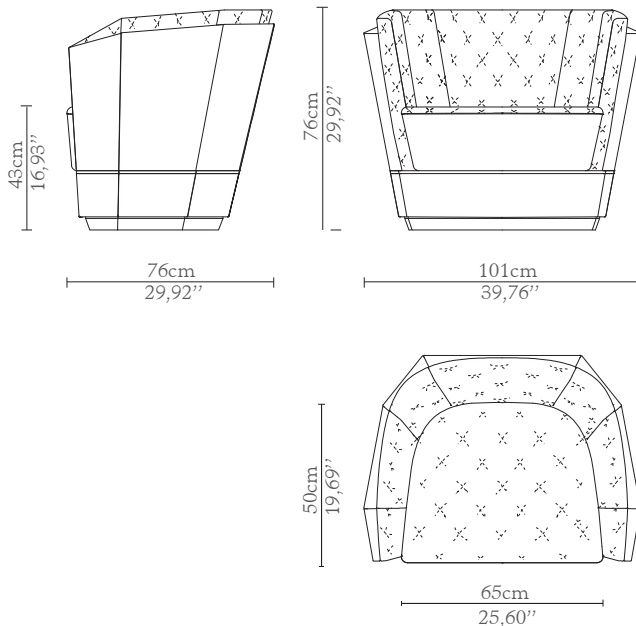

CABINETS & BOOKCASES

Anguis | single sofa

DIMENSIONS

Height: 76cm | 29,92"

Length: 101cm | 39,76"

Depth: 76cm | 29,92"

Seat Height: 43cm | 16,93"

Seat Depth: 54cm | 21,26"

MATERIALS

Body: Brass, Wood, Leather & Velvet

STANDARD FINISHES

Body: Polished brass, Walnut Root, Black leather & Gray velvet

WEIGHT

Aprox: 30kg | 66,14lbs

PACKAGING

Volume: 0,80m³ | 28,25ft³

Weight: 35kg | 77,16lbs