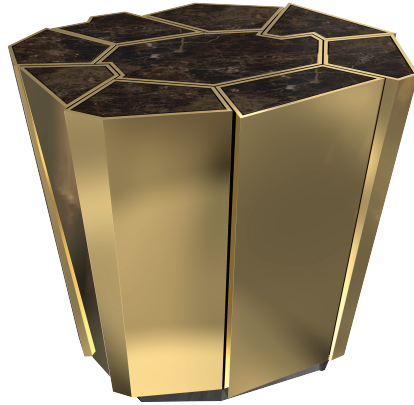

# LUXXU

MODERN DESIGN & LIVING

LIGHTING

UPHOLSTERY

TABLE

CONSOLES

SIDEBOARD

MIRROR

CABINET & BOOKCASES

CRACKLE | side table

49 cm  
23,62"

37,5 cm  
19,5"

51,5 cm  
19,5"

## DIMENSIONS

Width: 51,5cm | 20,28"  
Depth: 37,5cm | 14,76"  
Height: 49cm | 19,29"

## MATERIALS

Body: Brass & Marble