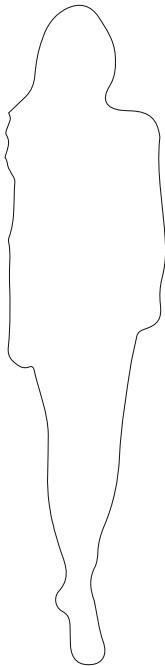

## DIMENSIONS

Cord Height: Adjustable with 200cm  
| 78,74"

Height: 40cm | 15,7"  
Diameter: 100cm | 39,4"