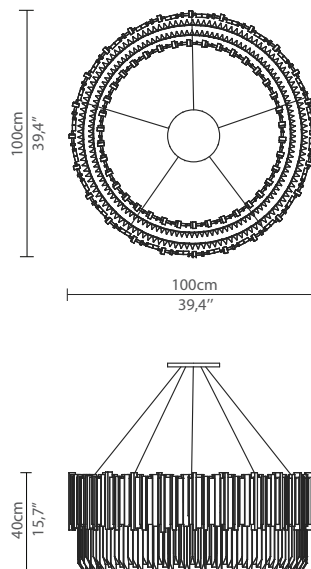

## DIMENSIONS

Cord Height: Adjustable with 200cm  
| 78,74"

Height: 40cm | 15,7"  
Diameter: 100cm | 39,4"

## WEIGHT

Apróx: 70kg | 154,32lbs

## PACKAGING

Volume: 0,4m<sup>3</sup> | 14,1 ft<sup>3</sup>  
Weight: 81kg | 134lbs