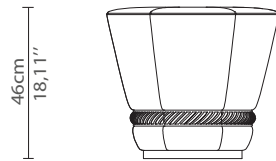

CABINETS & BOOKCASES

NOIR | stool

52cm
20,5"

46cm
18,11"

DIMENSIONS

Height: 46cm | 18,11"
Diameter: 52cm | 20,5"

MATERIALS

Body: Brass & Velvet

STANDARD FINISHES

Body: Gold plated & Black Velvet

WEIGHT

Aprox: 8kg | 17,6lbs

PACKAGING

Volume: 0,2m³ | 7,06ft³
Weight: 12kg | 423,8lbs