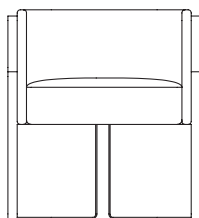

CABINETS & BOOKCASES

NURA | dinning chair

54cm
21,3"

68cm
26,8"

59cm
23,2"

DIMENSIONS

Height: 68cm | 26,8"

Length: 59cm | 23,2"

Depth: 54cm | 21,3"

Seat Height: 44cm | 17,3"

Seat Depth: 44cm | 17,3"

MATERIALS

Body: Wood, Brass & Leather

STANDARD FINISHES

Body: Polished brass, Black leather
& Walnut Root

WEIGHT

Aprox: 20kg | 44,1lbs

PACKAGING

Volume: 0,39m³ | 13,8ft³

Weight: 25kg | 55,1lbs