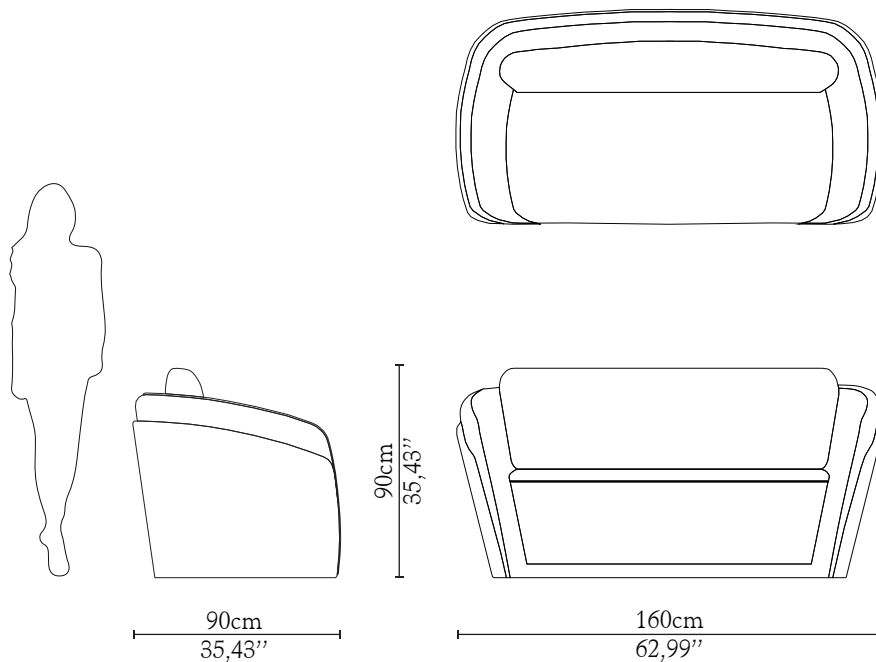

LUXXU

MODERN DESIGN & LIVING

LIGHTING UPHOLSTERY TABLE CONSOLES SIDEBBOARD MIRROR CABINET & BOOKCASES OFFICE

OPERA | two seat sofa

DIMENSIONS

Height: 90cm | 35,43"

Length: 160cm | 62,99"

Depth: 90cm | 35,43"

Seat Height: 40cm | 15,75"

Seat Depth: 54cm | 21,26"

MATERIALS

Body: Leather & Velvet

STANDARD FINISHES

Body: Black Leather & Grey Velvet

WEIGHT

Aprox: 90kg | 187,39lbs

PACKAGING

Volume: 1,70m³ | 60,03ft³

Weight: 100kg | 220,46lbs