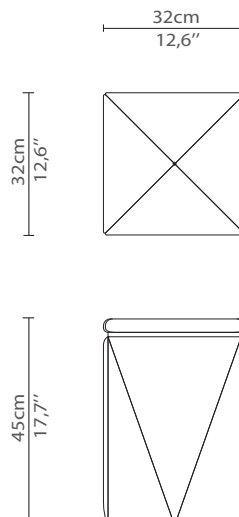

## DIMENSIONS

Height: 45cm | 17,7"  
Length: 32cm | 12,6"  
Depth: 32cm | 12,6"

## WEIGHT

Aprox: 20kg | 44,1lbs

## PACKAGING

Volume: 0,114m<sup>3</sup> | 4,02ft<sup>3</sup>  
Weight: 25kg | 55,1lbs