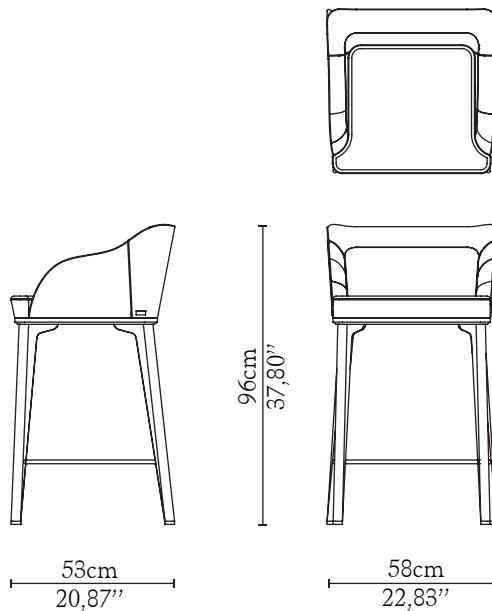

CABINETS & BOOKCASES

SABOTEUR | barchair

DIMENSIONS

Height: 96cm | 37,80"

Length: 58cm | 22,83"

Depth: 53cm | 20,87"

Seat Height: 73cm | 28,74"

Seat Depth: 40cm | 15,75"

MATERIALS

Body: Wood, Brass & Velvet

STANDARD FINISHES

Body: Polished brass & Gray Velvet

WEIGHT

Aprox: 15kg | 33,07lbs

PACKAGING

Volume: 0,30m³ | 10,60t³

Weight: 25kg | 55,16lbs