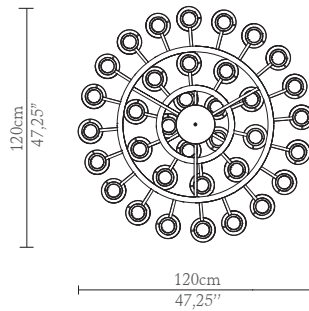

CABINETS & BOOKCASES

TYCHO | chandelier

DIMENSIONS

Cord Height: Adjustable with
200cm | 78,74"

Height: 160cm | 63"
Diameter: 120cm | 47,25"

MATERIALS

Body: Brass & Crystal Glass

STANDARD FINISHES

Body: Gold plated

WEIGHT

Aprox: 180kg | 396,8lbs

BULBS

70x g9 Halogen Bulbs (40W
max)*USA not included
Voltage: 220-240V

PACKAGING

Volume: 2,82m³ | 99,6 ft³
Weight: 205kg | 451,95lbs