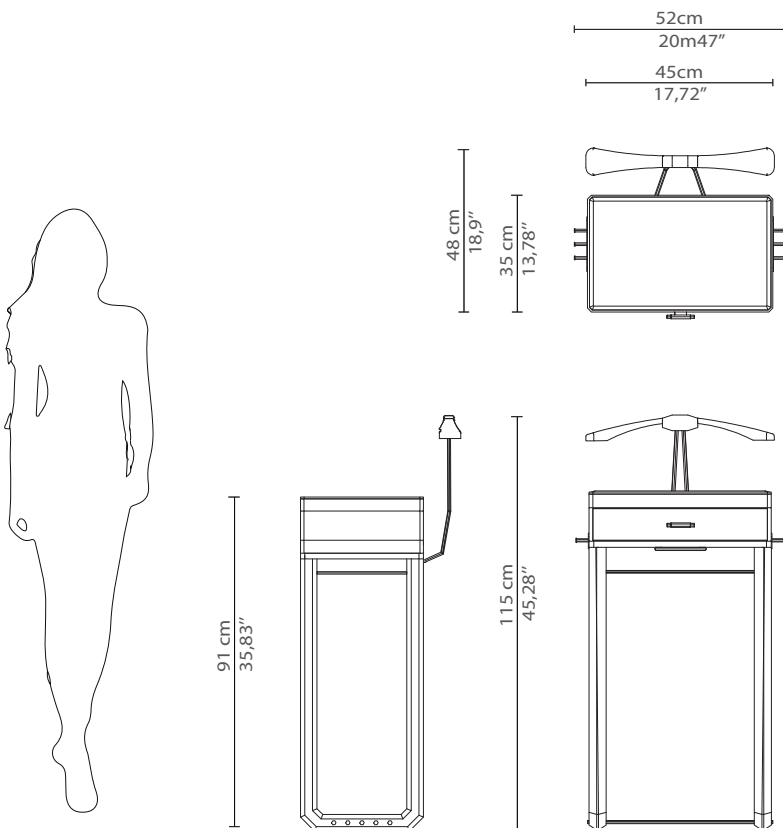

WALTZ | valet stand

DIMENSIONS

Height: 115cm | 45,28"
Length: 52cm | 20,47"
Depth: 48cm | 18,9"

MATERIALS

Body: Brass, Wood, Glass & Leather

STANDARD FINISHES

Body: Polished brass, Black lacquer,
Walnut Root, Smoked Glass
& Black Leather

WEIGHT

Aprox: 35kg | 77,16lbs

PACKAGING

Volume: 0,45m³ | 15,89ft³
Weight: 45kg | 99,2lbs