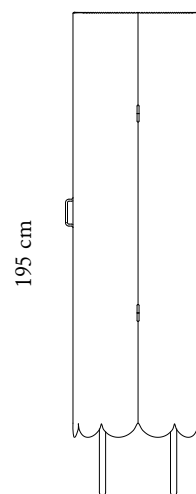

recommended use in a residence, hotel or commercial space

designer Nika Zupanc

description Cabinet

dimension Width 123 cm

Depth 56 cm

Height 195 cm

material metal

123 cm

195 cm

56 cm

56 cm

Care: Wipe gently with dry soft cloth. Liquid spillage must be wiped without delay.

Celebration of Authenticity: Slight variations or imperfections are the marks of an artisan, a testament to the individuality, emotion and originality of each work of art. We assert our right to make meaningful qualitative changes.