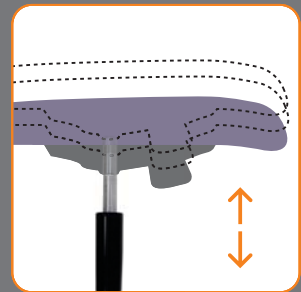

TEROX

Compromise In Purity

Tune in with time.

Full Coverage Panel

Features

Height adjustable headrest

Full height polypropylene back panel

Elegant emblem

Height adjustable armrest with soft PU armpad
For TXA series only

Polypropylene fixed armrest
For TX series only

Polyurethane moulded foam

Synchro-tilt mechanism with 3 locking positions

Pneumatic seat height adjustment

Nylon high base with twin castors

Black powder-coated steel cantilever base

TEROX

TX-01

TX-03

TX-04

TXA-01

TXA-03

TXA-04

Specification

Model	Total Height	Seat Height	Width x Depth	Seat (W x D)
TX-01	1175 - 1260	480 - 565	680 X 670	515 x 510
TX-03	1010 - 1095	480 - 565	680 X 670	515 x 510
TX-04	990	460	680 X 670	515 x 510
TXA-01	1175 - 1260	480 - 565	640 X 670	515 x 510
TXA-03	1010 - 1095	480 - 565	640 X 670	515 x 510
TXA-04	990	460	650 X 670	515 x 510