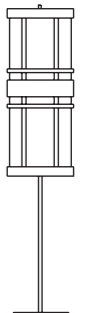

CIRCUS

CIRCUS

suspension lamp

230V / 50Hz E27/5x 20W LED

120V / 60Hz E26/5x15W LED

35 lb | 14 kg

30x30x30 in
75x75x75 cm
0,42 m³

59" / 1,5m

17 lb | 8 kg

13x13x30 in
34x34x80 cm
0,09 m³

59" / 1,5m

CIRCUS FLOOR

floor lamp

230V / 50Hz E27/6x20W LED

120V / 60Hz E26/6x15W LED

37 lb | 17 kg

18x18x71 in
46x46x180 cm
0,38 m³

59" / 1,5m

Ø: 22" / 56cm
h: 29" / 73cm

Ø: 22" / 56cm
h: 15" / 38cm

Ø: 26" / 65cm
h: 13" / 34cm

Ø: 15" / 30cm
h: 26" / 66cm

w: 11" / 27cm
d: 12" / 30cm
h: 24" / 62cm

Ø: 12" / 30cm
h: 30" / 76cm

Ø: 14" / 35cm
h: 67" / 170cm

FINISHINGS

lacquered metal

polished and satin metal

lamp shades

POLISHED AND SATIN METAL PIECES
this product is handmade; any small stain or roughness is a feature of the product, not a defect.