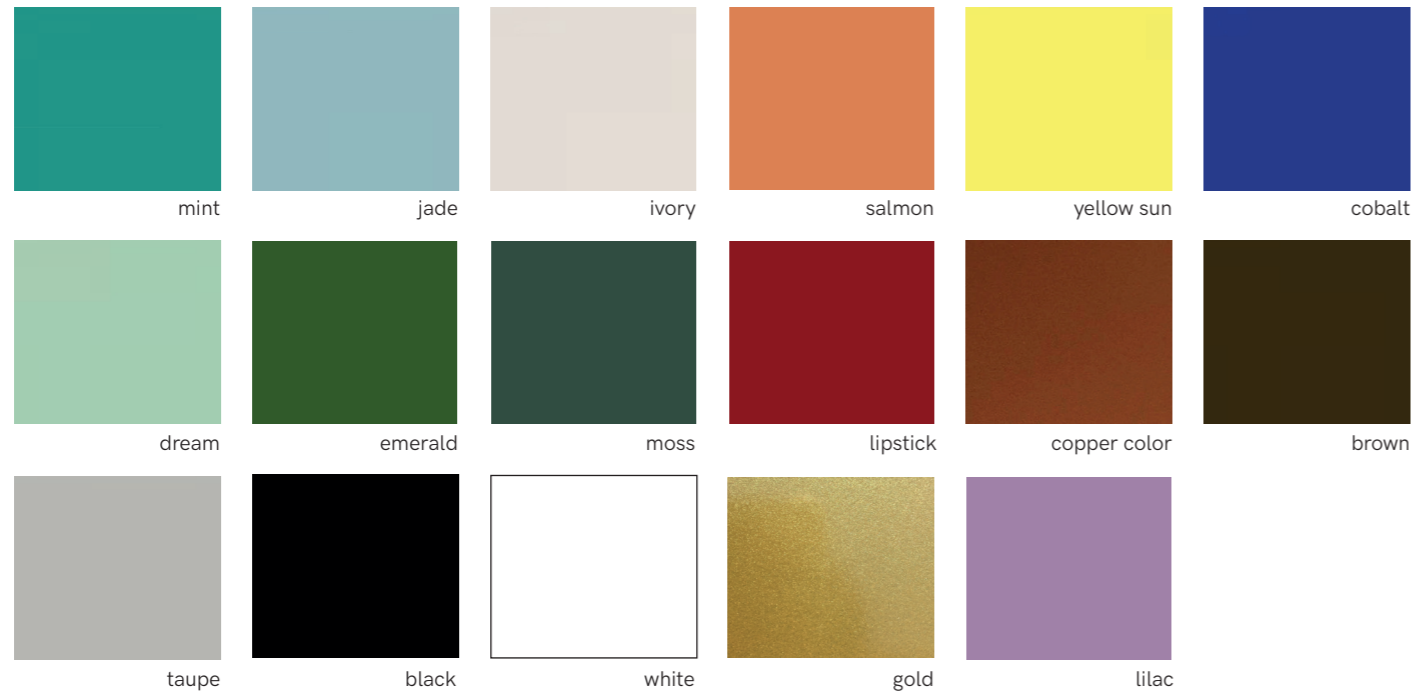

Ø: 14" / 35cm
h: 67" / 170cm

FINISHINGS

lacquered metal

polished and satin metal

lamp shades

POLISHED AND SATIN METAL PIECES
this product is handmade; any small stain or roughness is a feature of the product, not a defect.