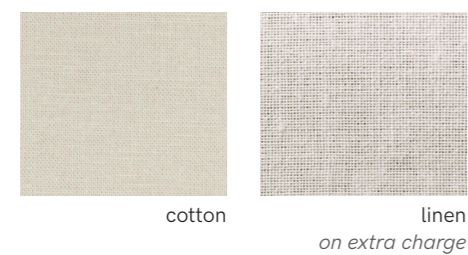

Ø: 14" / 35cm
h: 67" / 170cm

FINISHINGS

lacquered metal

polished and satin metal

lamp shades

POLISHED AND SATIN METAL PIECES
this product is handmade; any small stain or roughness is a feature of the product, not a defect.