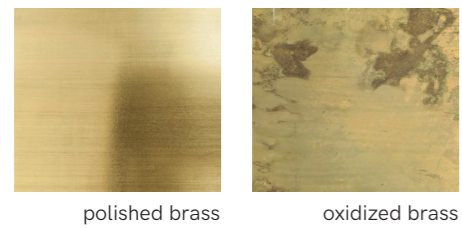

Ø: 14" / 35cm
h: 67" / 170cm

FINISHINGS

lacquered metal

polished and satin metal

lamp shades

POLISHED AND SATIN METAL PIECES
this product is handmade; any small stain or roughness is a feature of the product, not a defect.