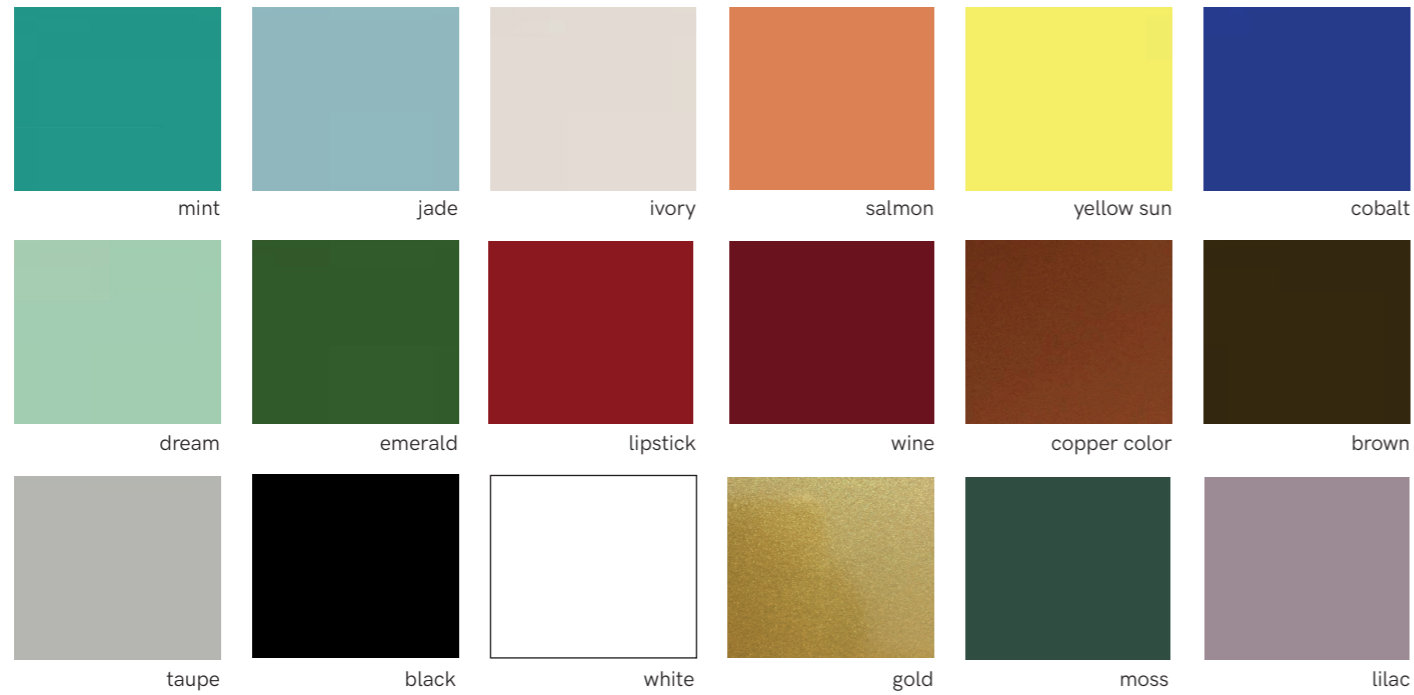

FINISHINGS

lacquered metal