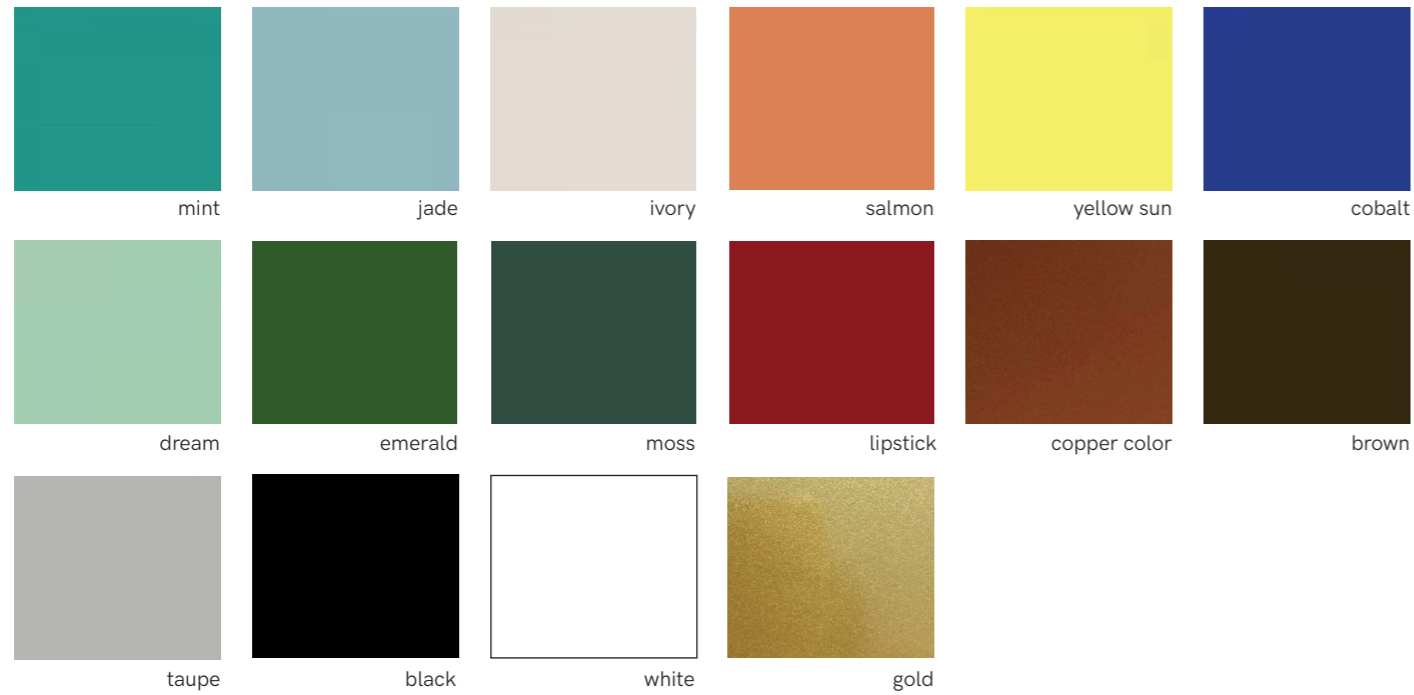

Ø: 20" / 50cm
h: 69" / 175cm

FINISHINGS

lacquered metal

lamp shades

POLISHED AND SATIN METAL PIECES
this product is handmade; any small stain or roughness is a feature of the product, not a defect.

cords

Suspension lamps