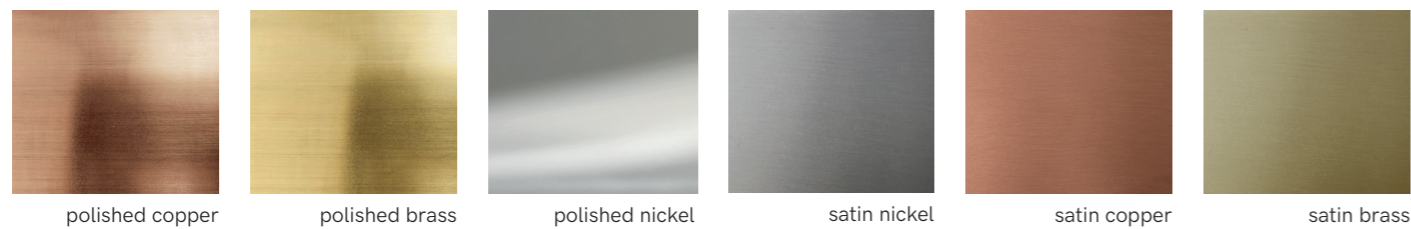

w: 25" / 64cm
d: 25" / 64cm
h: 25" / 64cm

FINISHINGS

lacquered metal

polished and satin metal

lamp shades

POLISHED AND SATIN METAL PIECES
this product is handmade; any small stain or roughness is a feature of the product, not a defect.