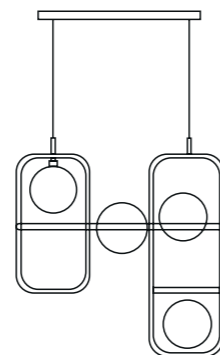

LINK

LINK

suspension lampcandeeiro de suspensão

230V / 50Hz 4 x max. G9 5W LED

120V / 60Hz 4 x max. G9 5W LED

33 lb | 15 kg

0,85 m³

59" / 1,5m

w: 39" / 100cm
d: 25" / 64cm
h: 39" / 100cm

LINK I

suspension lampcandeeiro de suspensão

230V / 50Hz 3 x max. G9 5W LED

120V / 60Hz 3 x max. G9 5W LED

26 lb | 12 kg

0,55 m³

59" / 1,5m

w: 39" / 100cm
d: 13" / 33cm
h: 39" / 100cm

LINK II

suspension lampcandeeiro de suspensão

230V / 50Hz 2 x max. G9 5W LED

120V / 60Hz 2 x max. G9 5W LED

20 lb | 9 kg

0,25 m³

59" / 1,5m

w: 25" / 64cm
d: 25" / 64cm
h: 25" / 64cm

FINISHINGS

lacquered metal

polished and satin metal

lamp shades

POLISHED AND SATIN METAL PIECES
this product is handmade; any small stain or roughness is a feature of the product, not a defect.