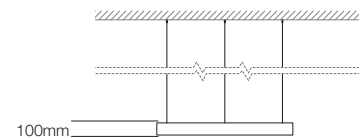

Lahti100

The Lahti100 configuration changes the impact this pendant has on a space, while staying true to the original aesthetic of simplicity and elegance. Bespoke options available.
Profile size: 100x50mm. Up to 8 rings from 80 to 220cm diameters. Larger sizes available. Integral LED lighting.

- Hanging** - Fully adjustable drop height on 1.2mm stainless steel suspension cables.
- Light Source** - External or internal multifaceted clear diffusers. LED matrix, CRI>95, ~ 50K hours life. LED standard colour temperature options: 2.7k and 3k (other temperatures available on request). Power to fixtures: Via suspension cables up to 150Watt. Light Output: decorative lighting element only. Indicative Lumen level available on request.
- LED Driver** - Triac Dimmable (5%-100%) as standard, all dimming protocols available on request. Wattage dependent on sizing. Output Voltage: 24V. Input Voltage: 110V-230V-277V, to be specified.

Contact CDH for further technical details/downloads:
technical@camerondesignhouse.com
<https://camerondesignhouse.com>

Lahti100 Single

Standard dimensions:
 80/100/120/150cm
 32"/40"/47"/59"

Lahti100 Cluster

Standard dimensions:
 80,100,120
 32",40",47"

Direct attach as standard. Download our "Standard hanging option" spec for further information. Custom option available.

Finishes and Materials Options

Size limitation for some finishes, please contact CDH for the complete range of finishes and for any further information.