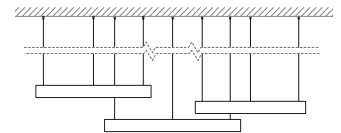

Contact CDH for further technical details/downloads:
technical@camerondesignhouse.com
<https://camerondesignhouse.com>

Lahti100 Single

Standard dimensions:
 80/100/120/150cm
 32"/40"/47"/59"

Lahti100 Cluster

Standard dimensions:
 80,100,120
 32",40",47"

Direct attach as standard. Download our "Standard hanging option" spec for further information. Custom option available.

Finishes and Materials Options

Size limitation for some finishes, please contact CDH for the complete range of finishes and for any further information.